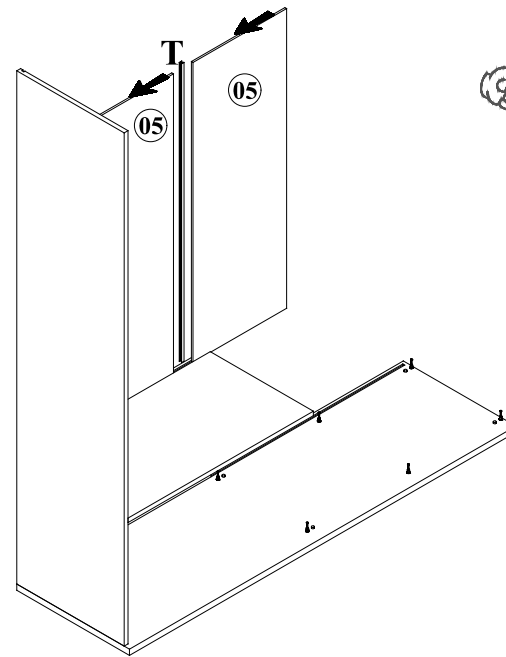

IRONY - 4DOORS WARDROBE .(V03)

Assembly Instruction - 5