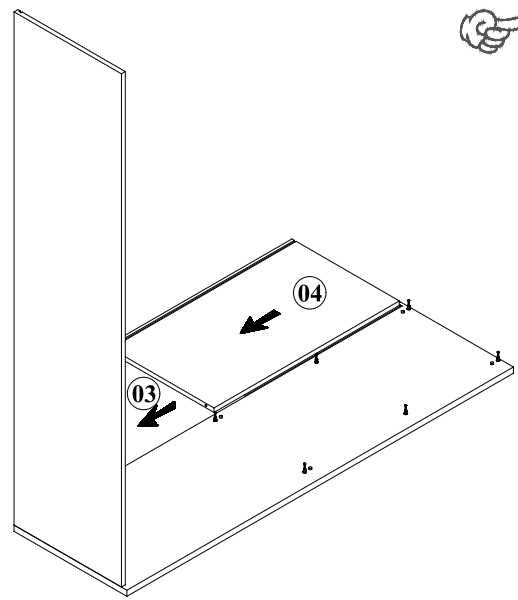

IRONY - 4DOORS WARDROBE .(V03)

Assembly Instruction - 5