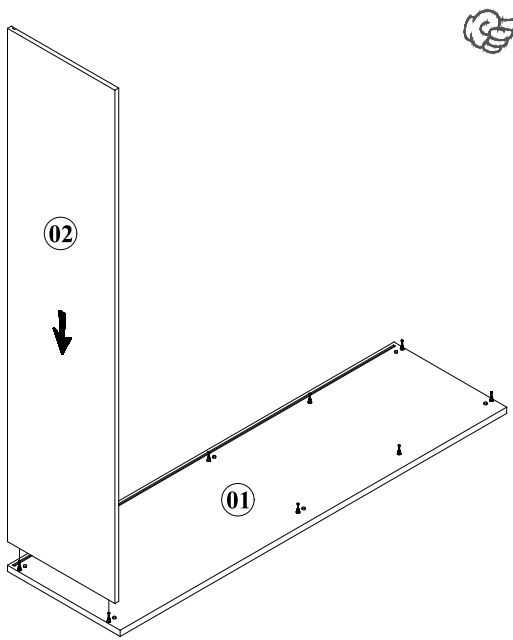

IRONY - 4DOORS WARDROBE .(V03)

Assembly Instruction - 5