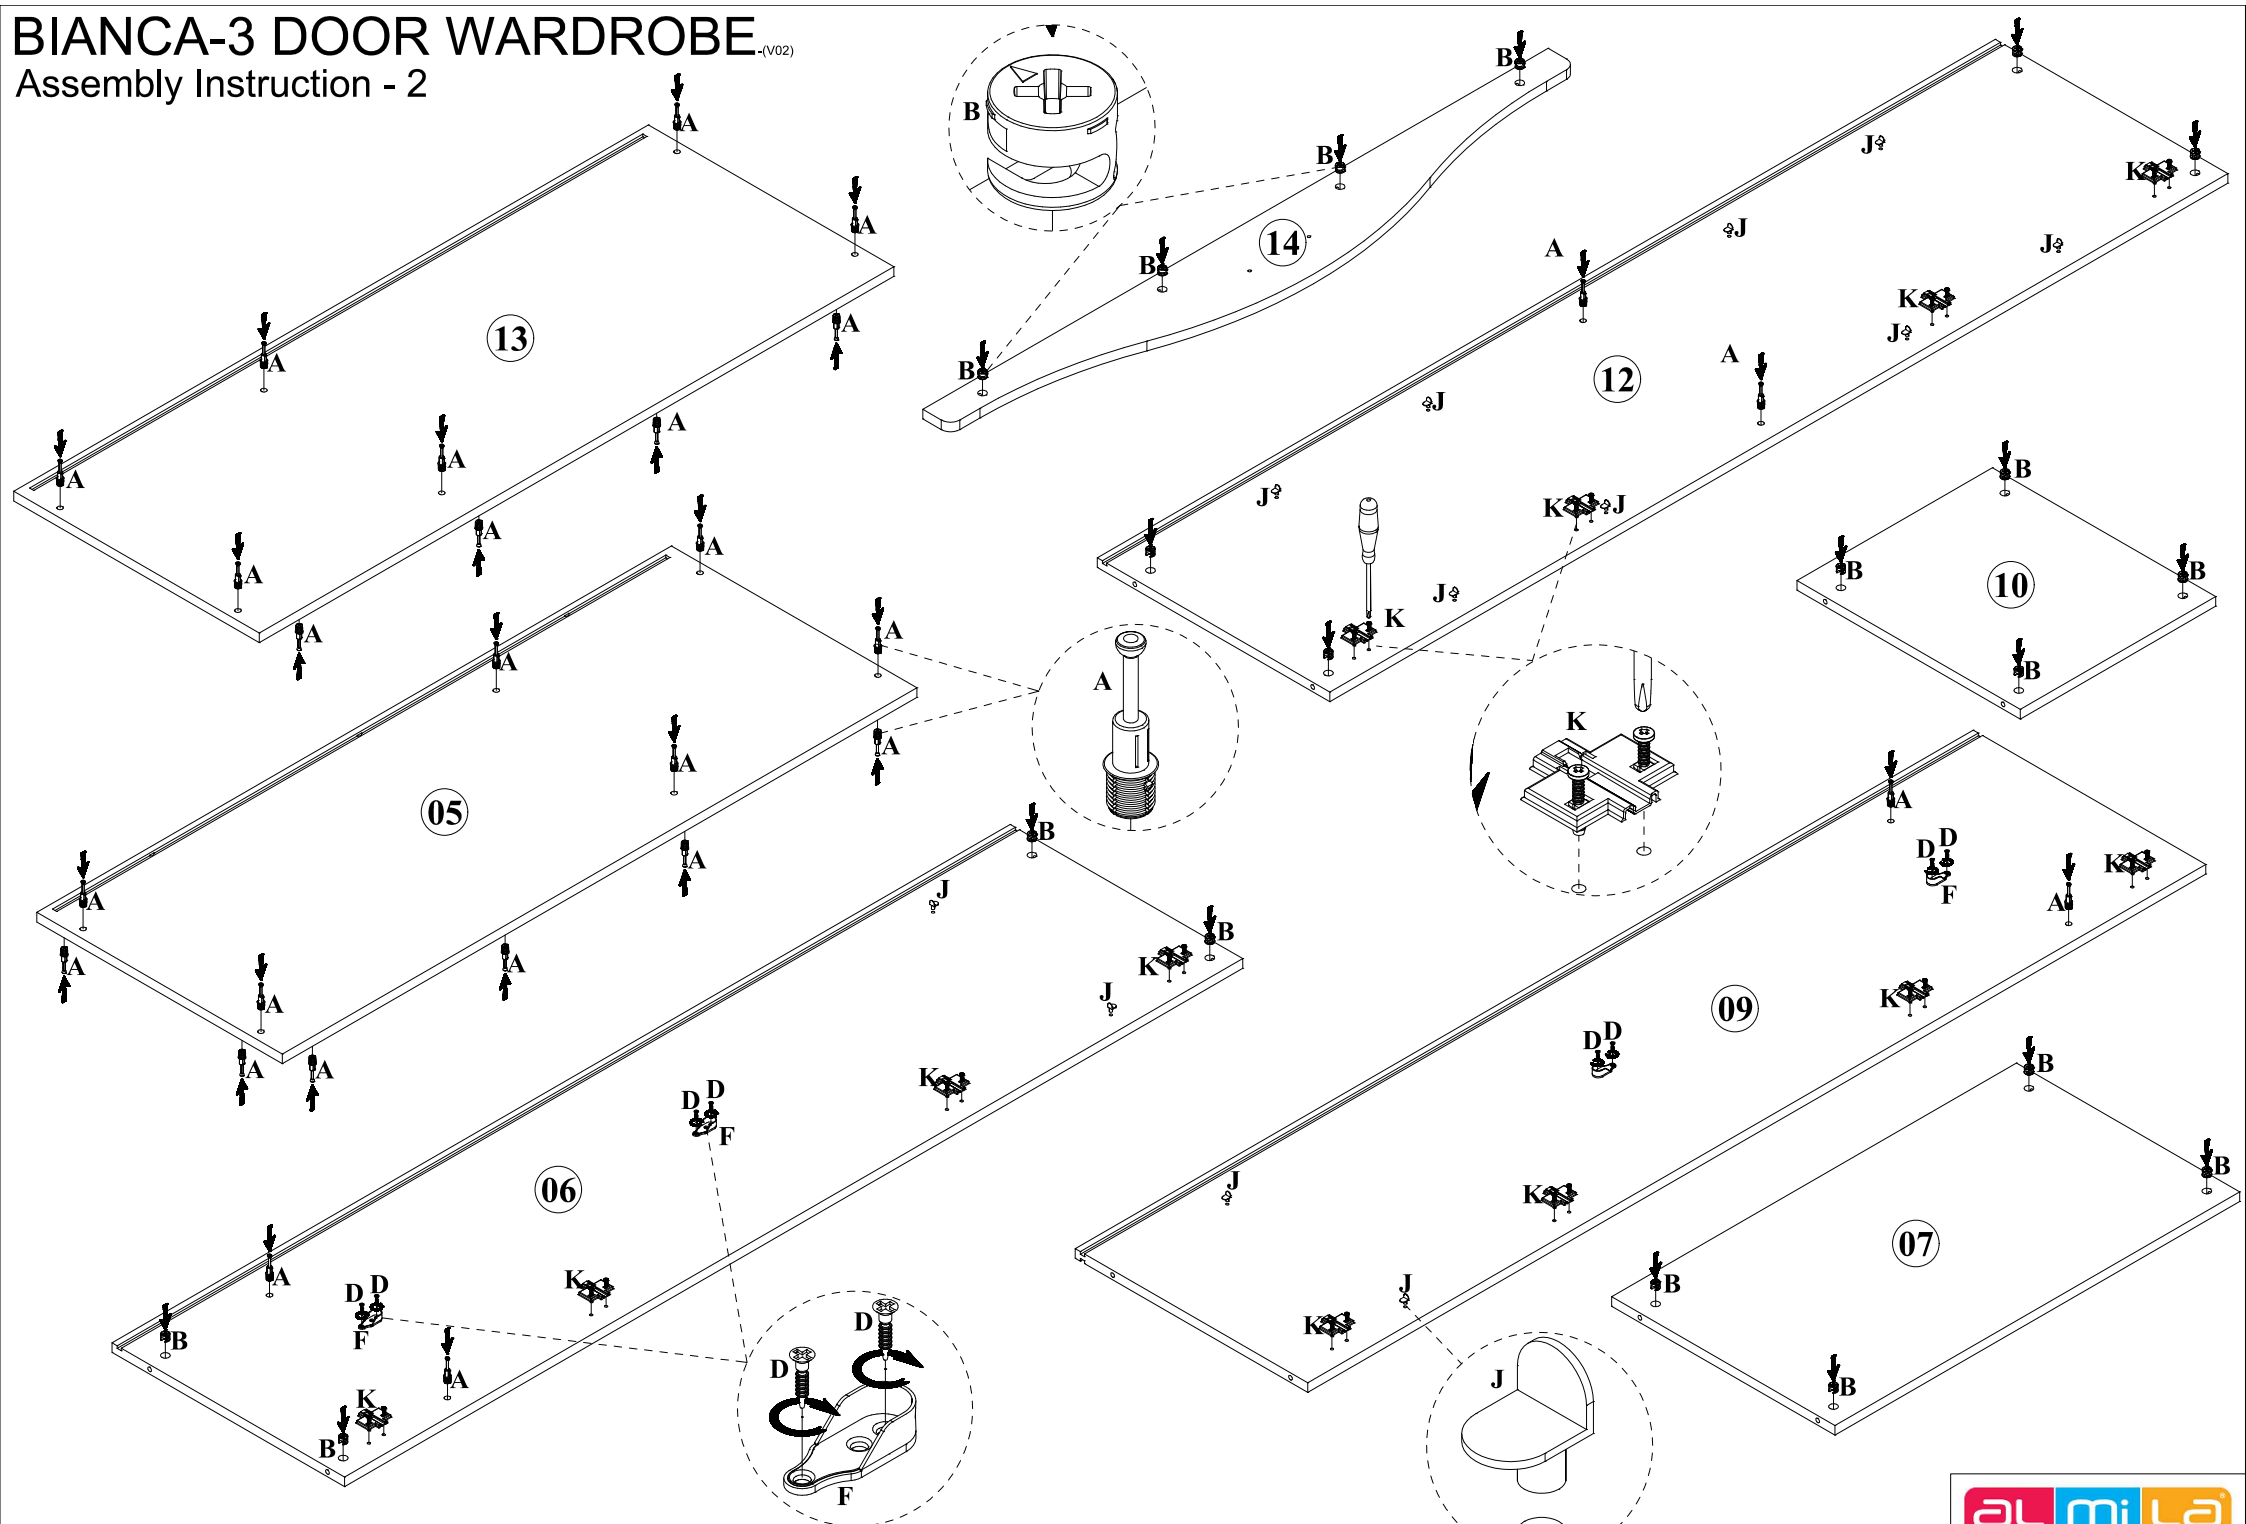

BIANCA-3 DOOR WARDROBE^{-V02}

Assembly Instruction - 2