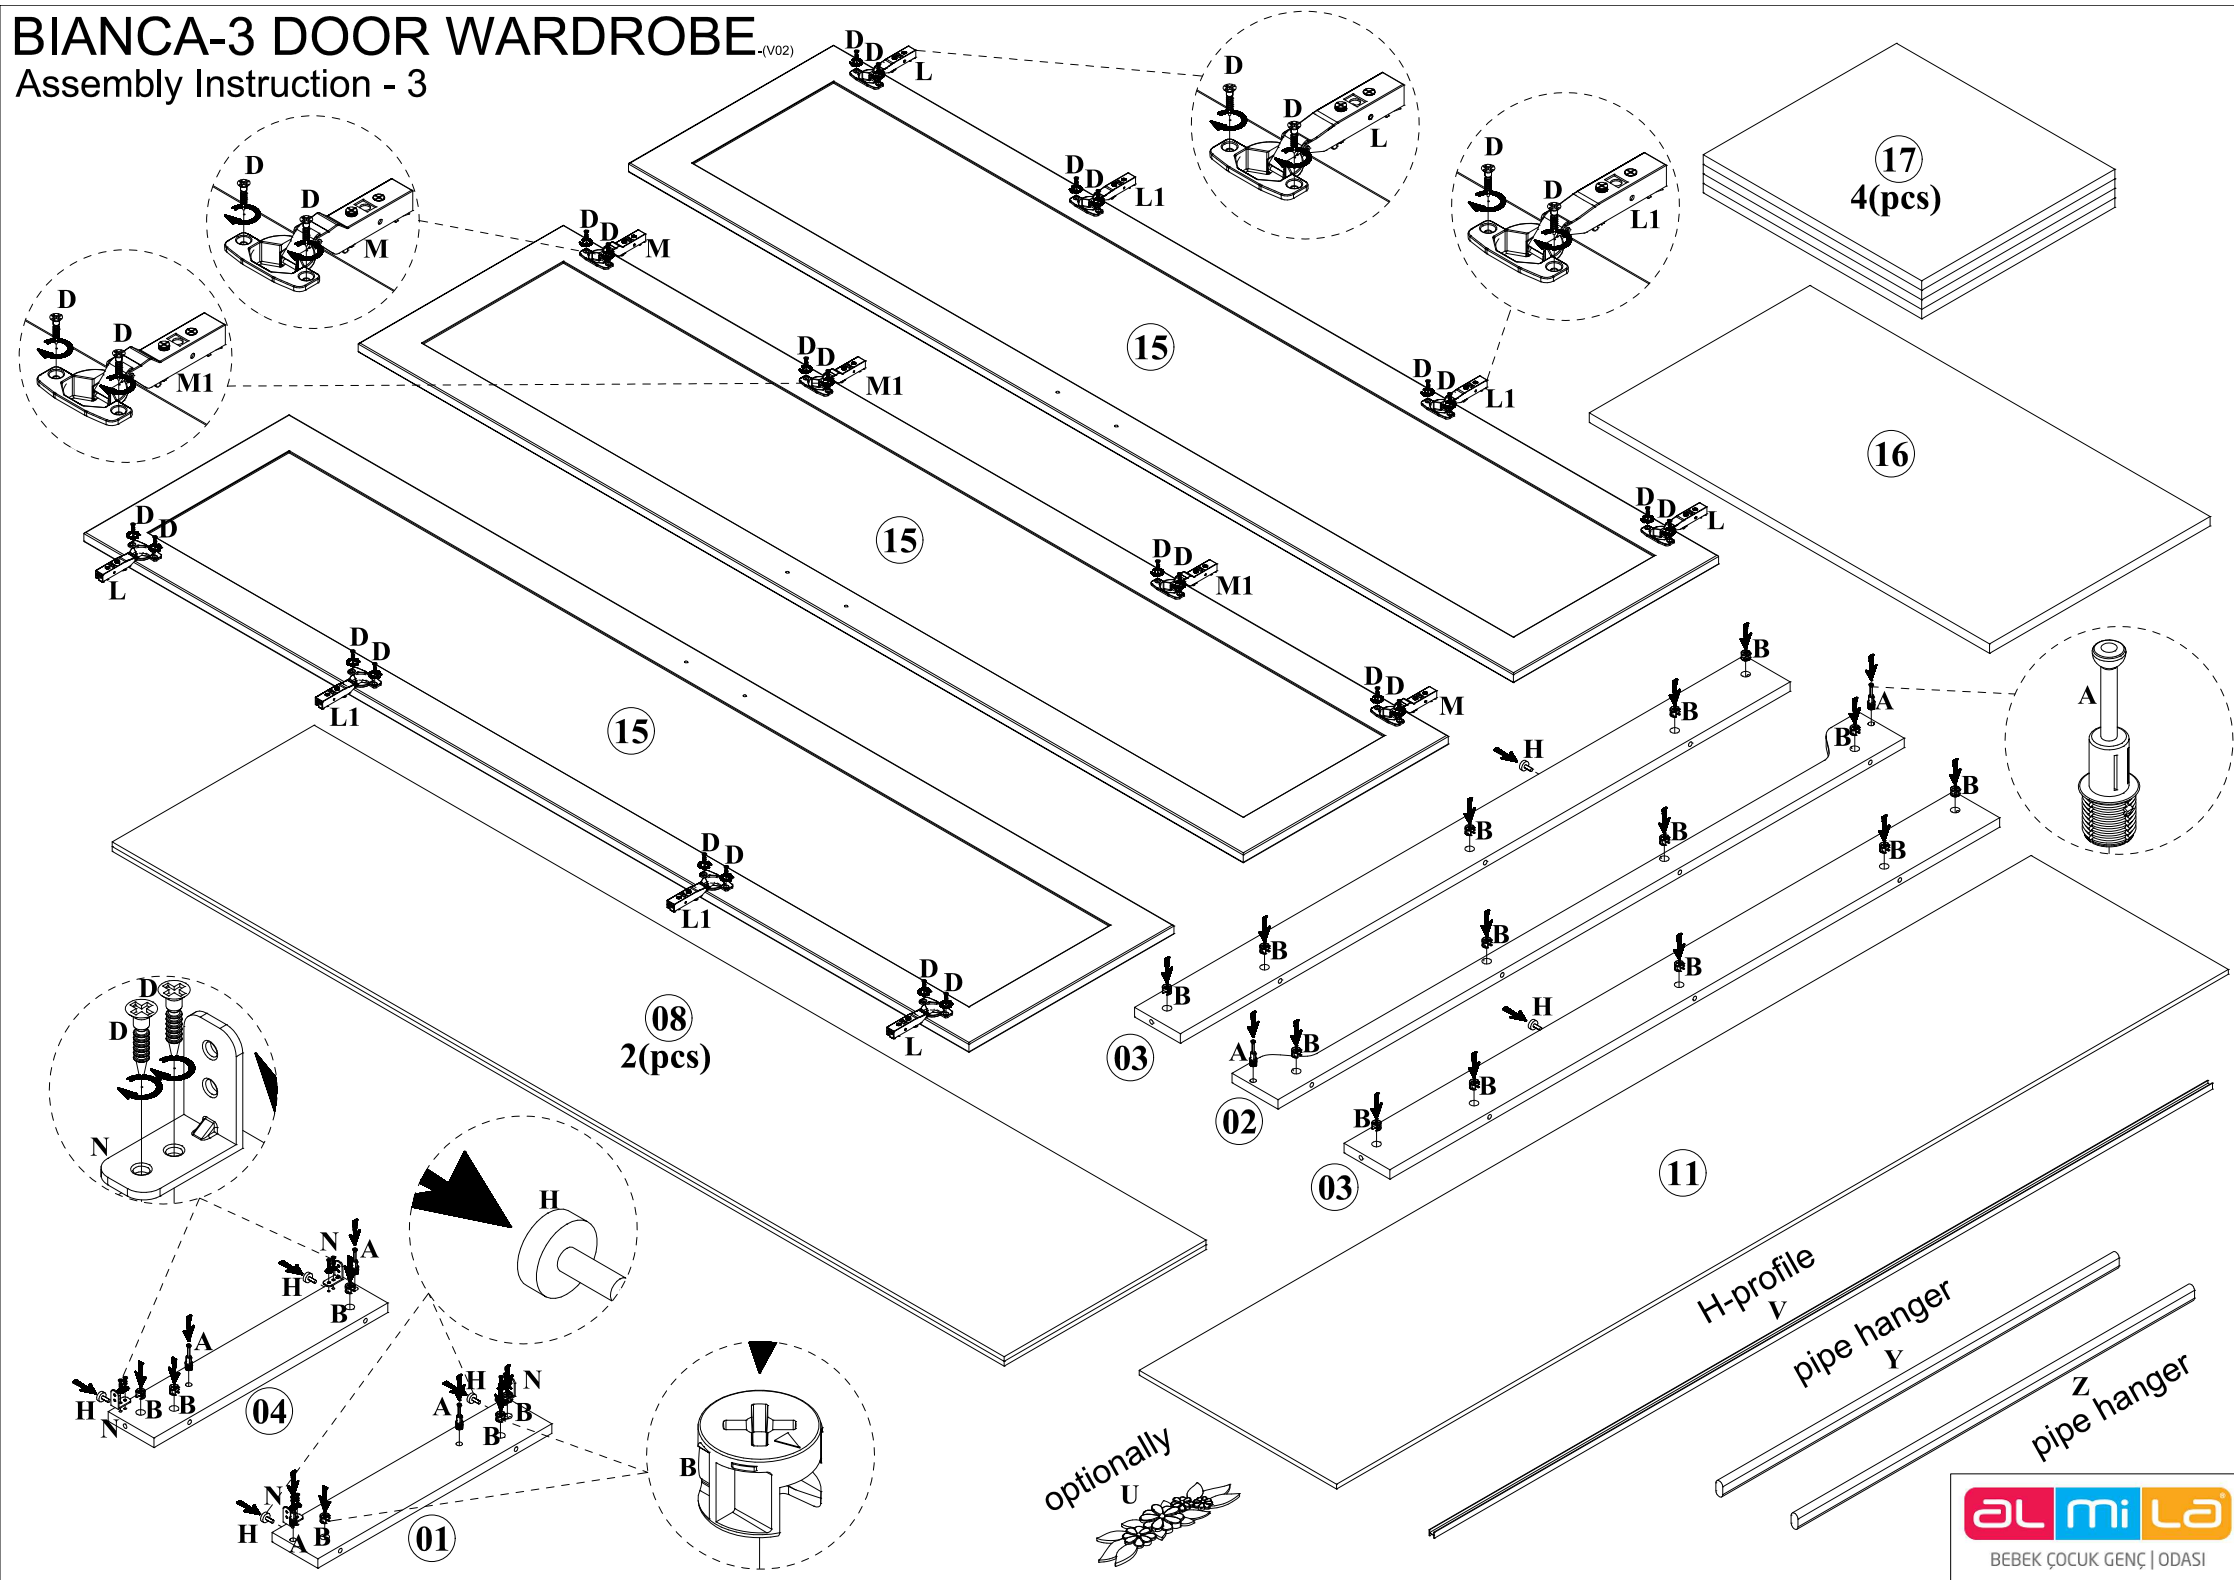

BIANCA-3 DOOR WARDROBE^{-V02}

Assembly Instruction - 3