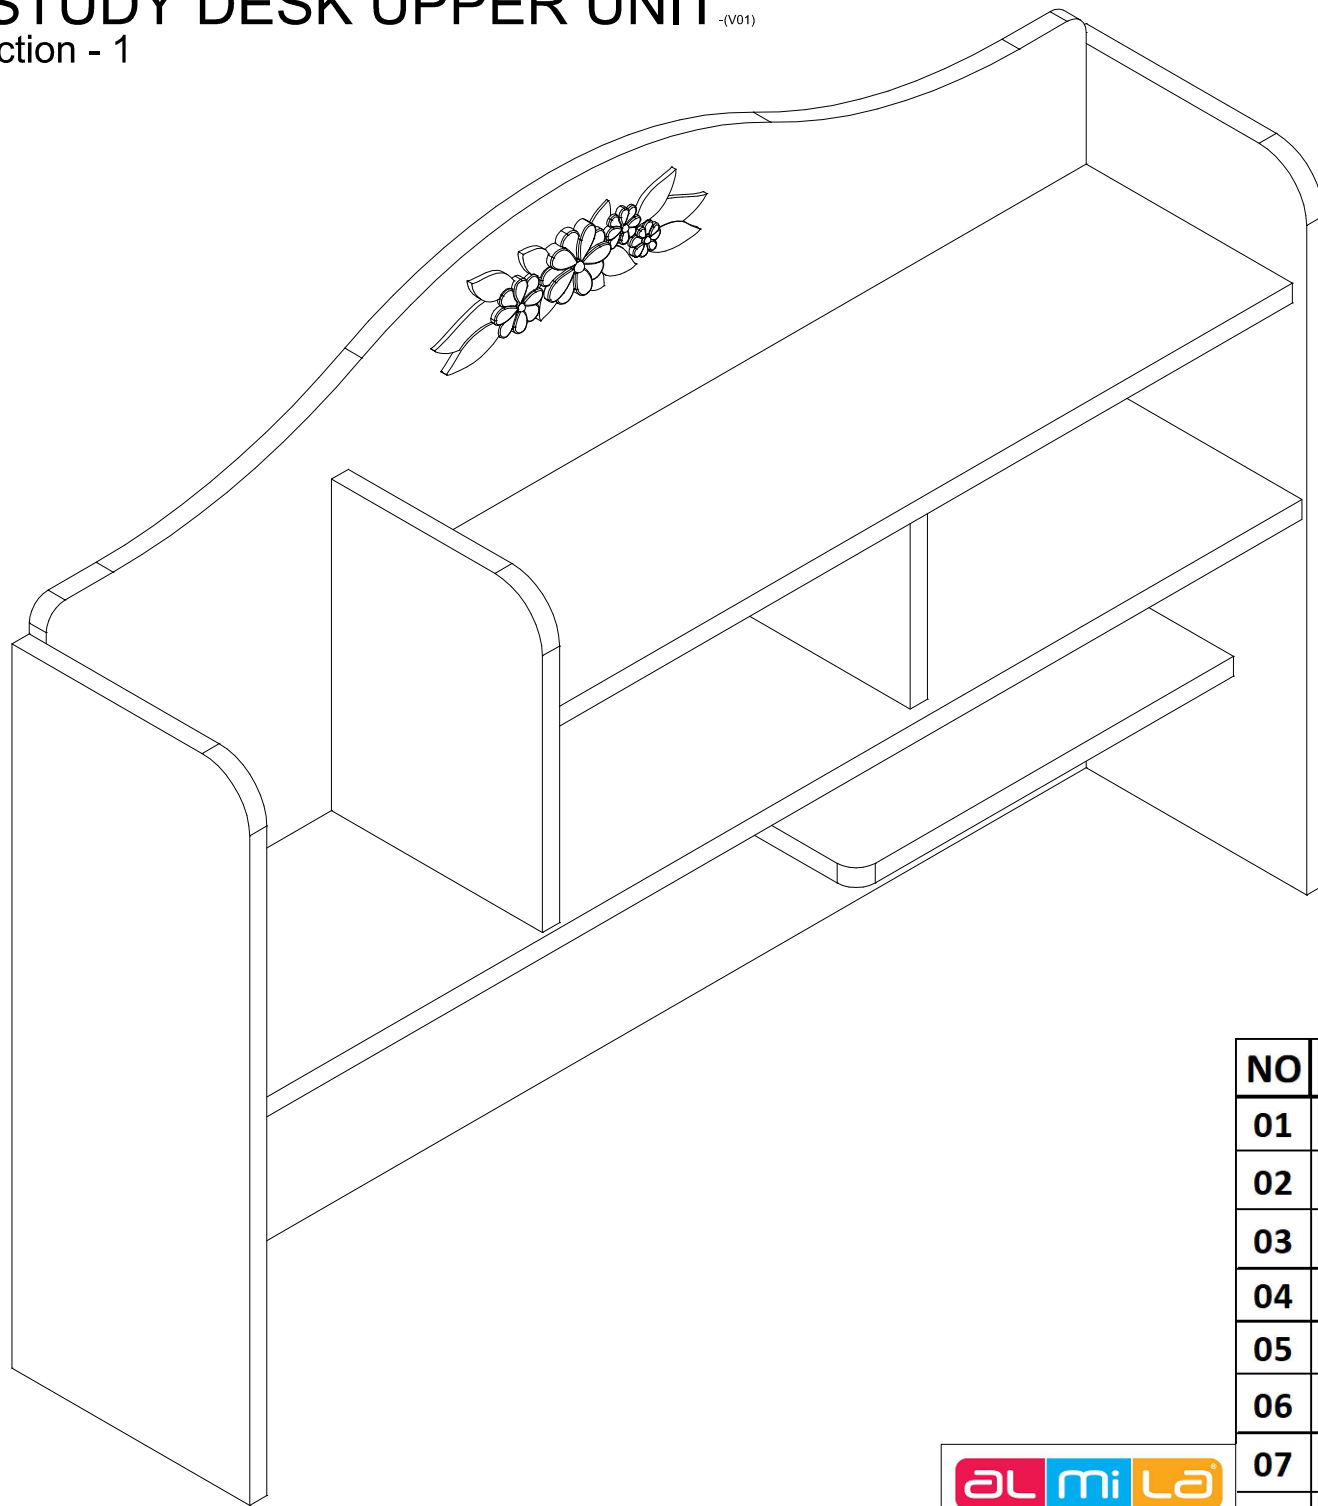

BIANCA - STUDY DESK UPPER UNIT -(V01)

Assembly Instruction - 1

NO	W	x	L	x	H
01	1094	x	807	x	18
02	397	x	155	x	18
03	1094	x	227	x	18
04	174	x	212	x	18
05	776	x	217	x	18
06	610	x	225	x	18
07	660	x	250	x	18
08	660	x	250	x	18

BIANCA - STUDY DESK UPPER UNIT -(V01)

Assembly Instruction - 2

BIANCA - STUDY DESK UPPER UNIT -(V01)

Assembly Instruction - 3

BIANCA - STUDY DESK UPPER UNIT -(V01)

Assembly Instruction - 4