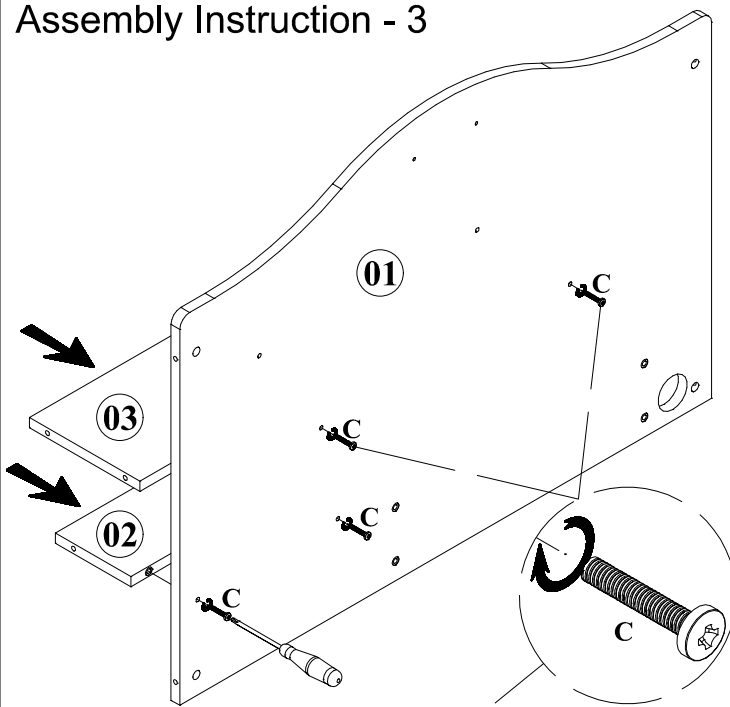

BIANCA - STUDY DESK UPPER UNIT -(V01)

Assembly Instruction - 1

NO	W	x	L	x	H
01	1094	x	807	x	18
02	397	x	155	x	18
03	1094	x	227	x	18
04	174	x	212	x	18
05	776	x	217	x	18
06	610	x	225	x	18
07	660	x	250	x	18
08	660	x	250	x	18

BIANCA - STUDY DESK UPPER UNIT -(V01)

Assembly Instruction - 2

BIANCA - STUDY DESK UPPER UNIT -(V01)

Assembly Instruction - 3

BIANCA - STUDY DESK UPPER UNIT -(V01)

Assembly Instruction - 4