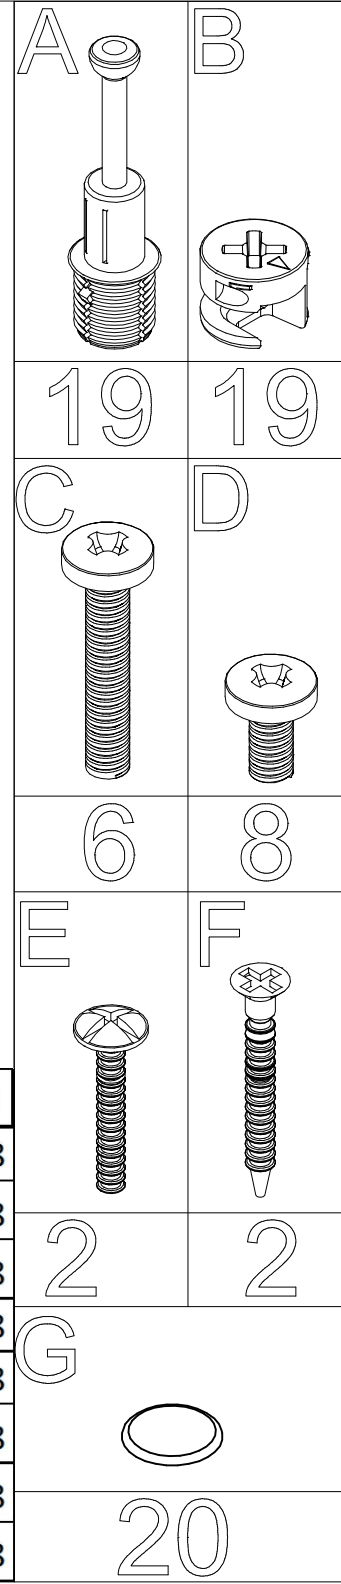

BIANCA - STUDY DESK UPPER UNIT -(V01)

Assembly Instruction - 1

NO	W	x	L	x	H
01	1094	x	807	x	18
02	397	x	155	x	18
03	1094	x	227	x	18
04	174	x	212	x	18
05	776	x	217	x	18
06	610	x	225	x	18
07	660	x	250	x	18
08	660	x	250	x	18

BIANCA - STUDY DESK UPPER UNIT -(V01)

Assembly Instruction - 2

BIANCA - STUDY DESK UPPER UNIT -(V01)

Assembly Instruction - 3

BIANCA - STUDY DESK UPPER UNIT -(V01)

Assembly Instruction - 4