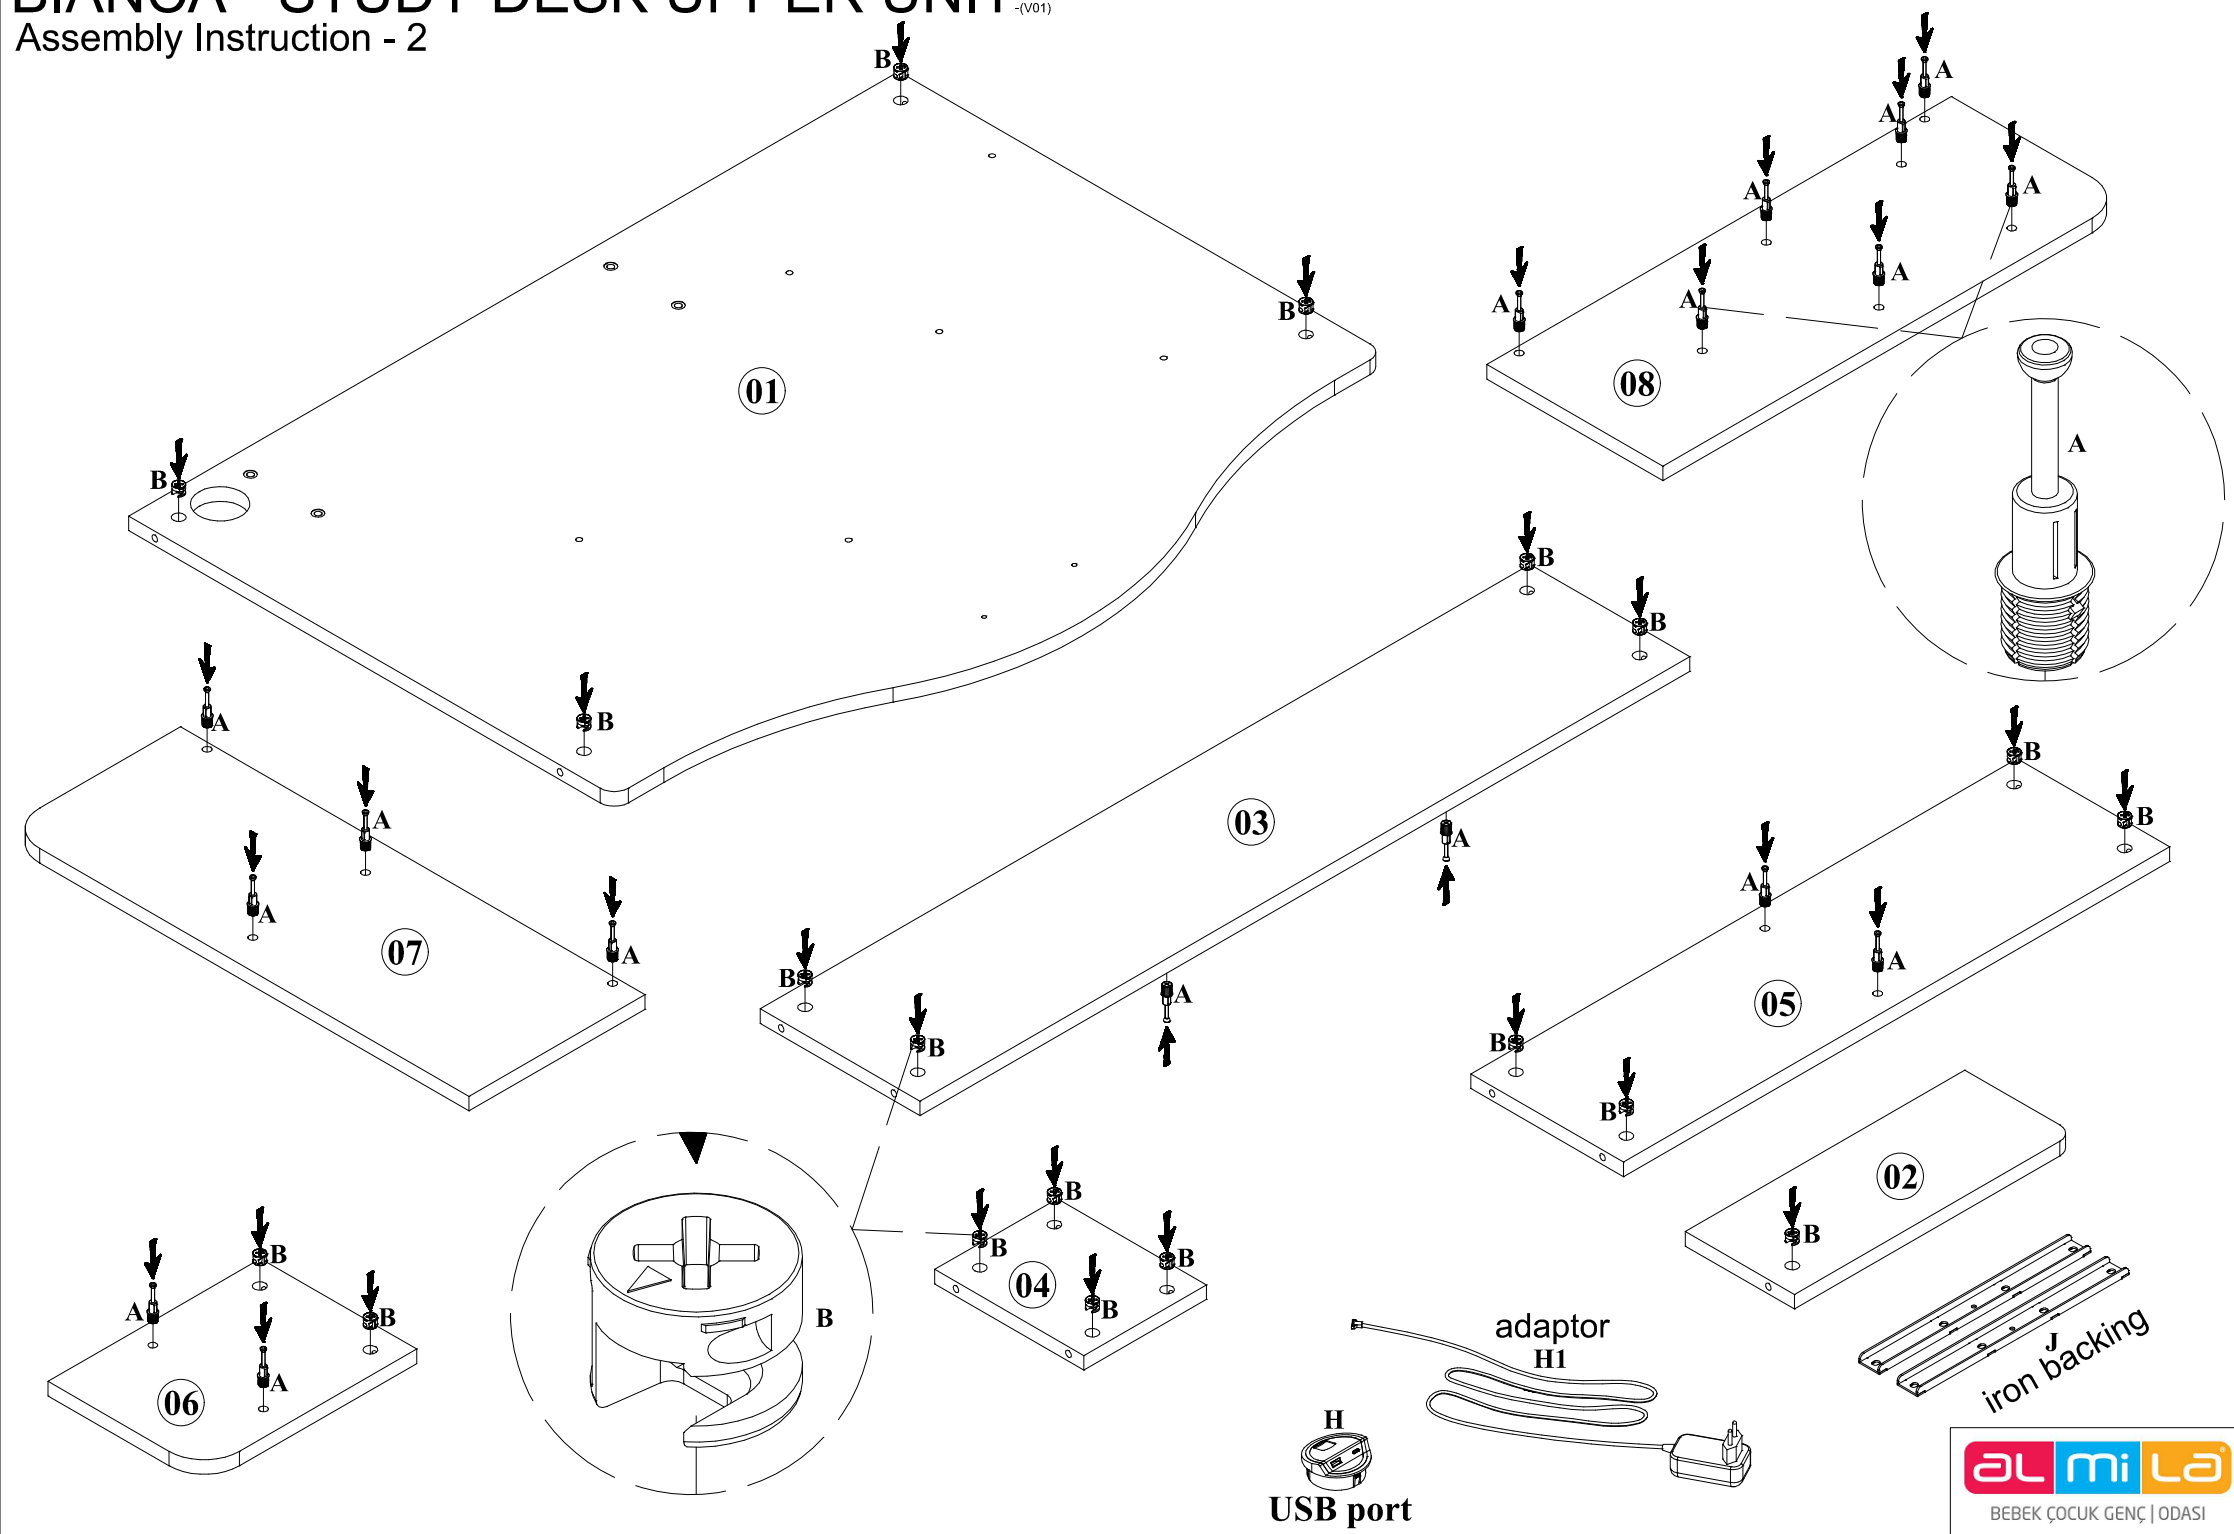

BIANCA - STUDY DESK UPPER UNIT -(V01)

Assembly Instruction - 1

NO	W	x	L	x	H
01	1094	x	807	x	18
02	397	x	155	x	18
03	1094	x	227	x	18
04	174	x	212	x	18
05	776	x	217	x	18
06	610	x	225	x	18
07	660	x	250	x	18
08	660	x	250	x	18

BIANCA - STUDY DESK UPPER UNIT -(V01)

Assembly Instruction - 2

BIANCA - STUDY DESK UPPER UNIT -(V01)

Assembly Instruction - 3

BIANCA - STUDY DESK UPPER UNIT -(V01)

Assembly Instruction - 4