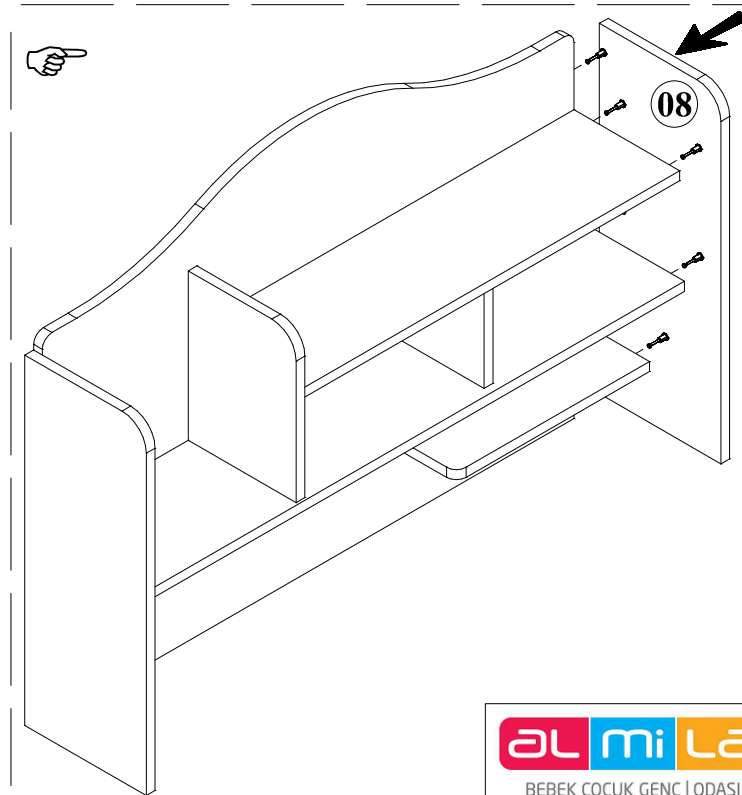

BIANCA - STUDY DESK UPPER UNIT -(V01)

Assembly Instruction - 1

NO	W	x	L	x	H
01	1094	x	807	x	18
02	397	x	155	x	18
03	1094	x	227	x	18
04	174	x	212	x	18
05	776	x	217	x	18
06	610	x	225	x	18
07	660	x	250	x	18
08	660	x	250	x	18

BIANCA - STUDY DESK UPPER UNIT -(V01)

Assembly Instruction - 2

BIANCA - STUDY DESK UPPER UNIT -(V01)

Assembly Instruction - 3

BIANCA - STUDY DESK UPPER UNIT -(V01)

Assembly Instruction - 4