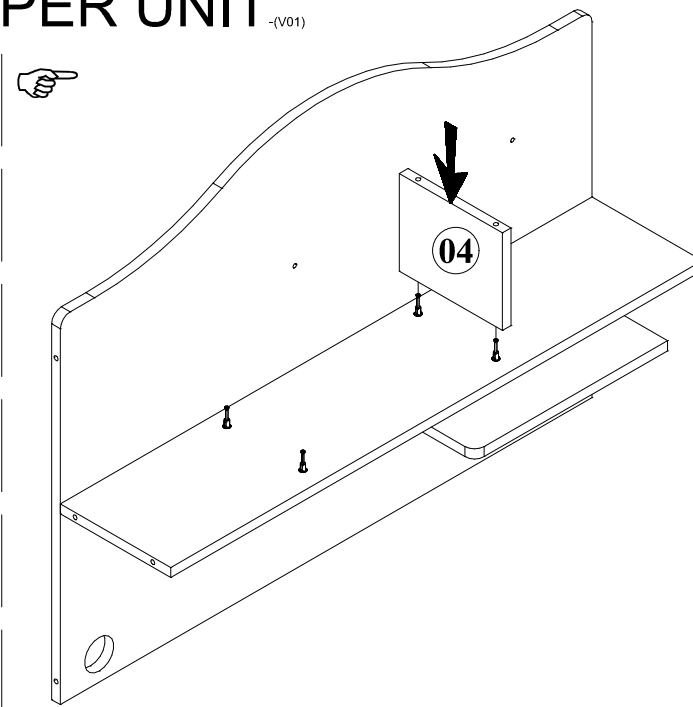

BIANCA - STUDY DESK UPPER UNIT -(V01)

Assembly Instruction - 1

NO	W	x	L	x	H
01	1094	x	807	x	18
02	397	x	155	x	18
03	1094	x	227	x	18
04	174	x	212	x	18
05	776	x	217	x	18
06	610	x	225	x	18
07	660	x	250	x	18
08	660	x	250	x	18

BIANCA - STUDY DESK UPPER UNIT -(V01)

Assembly Instruction - 2

BIANCA - STUDY DESK UPPER UNIT -(V01)

Assembly Instruction - 3

BIANCA - STUDY DESK UPPER UNIT -(V01)

Assembly Instruction - 4