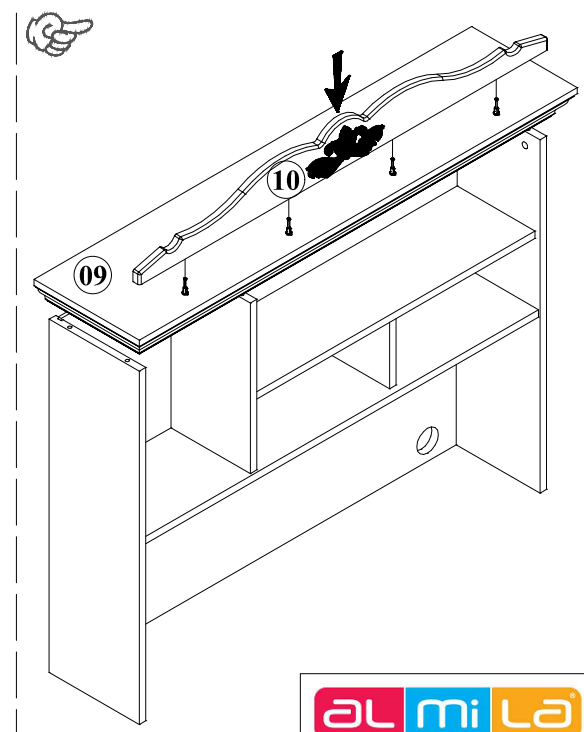

LORA - STUDY DESK UPPER UNIT -(v01)

Assembly Instruction - 3