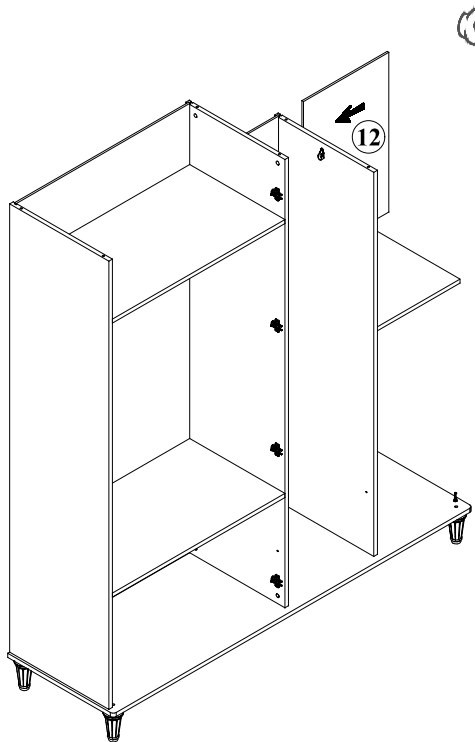

LORA - 4DOORS WARDROBE -(V02)

Assembly Instruction - 5