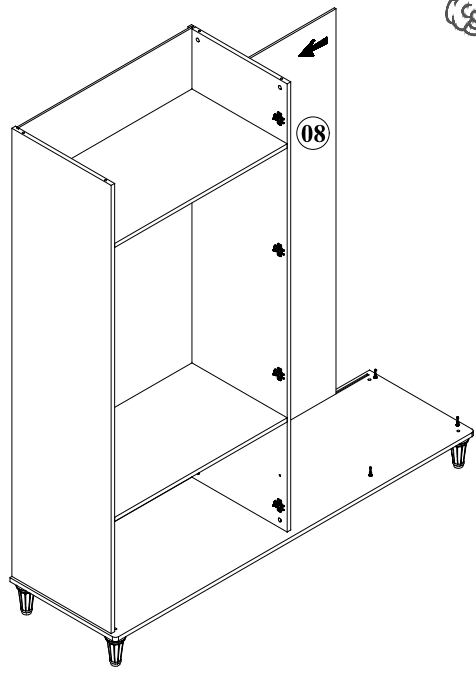

LORA - 4DOORS WARDROBE -(V02)

Assembly Instruction - 5