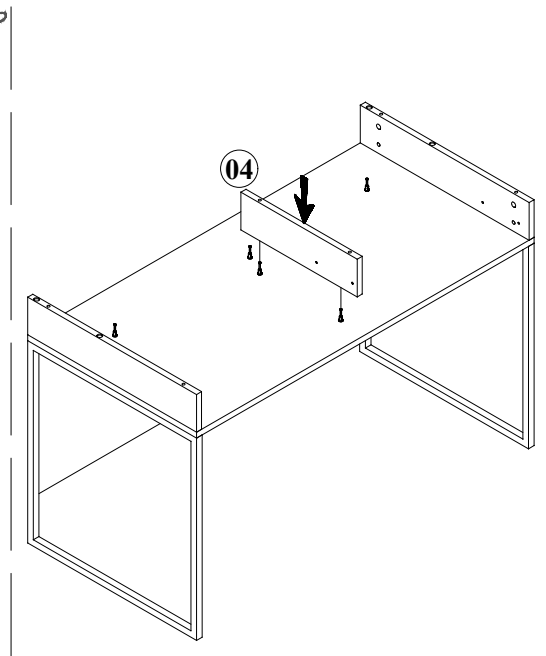

Montaj Talimatı (Assembly Instruction) -4

LEGEND - STUDY DESK & UPPER UNIT - (v01)