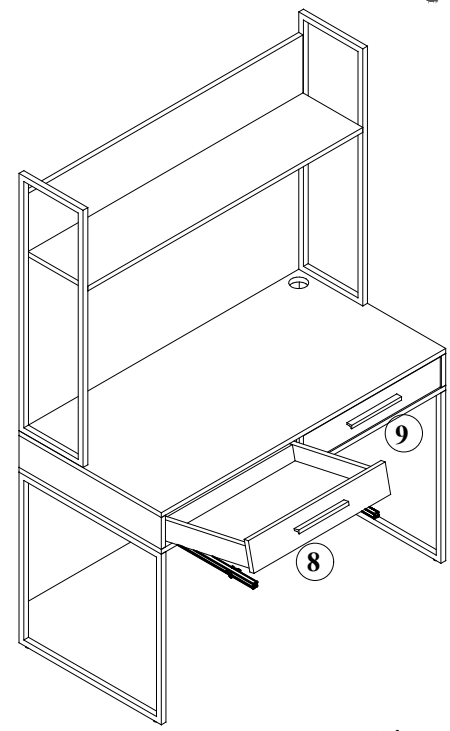

Montaj Talimatı (Assembly Instruction) -5

LEGEND - STUDY DESK & UPPER UNIT - (v01)

-See Drawer Assembly-