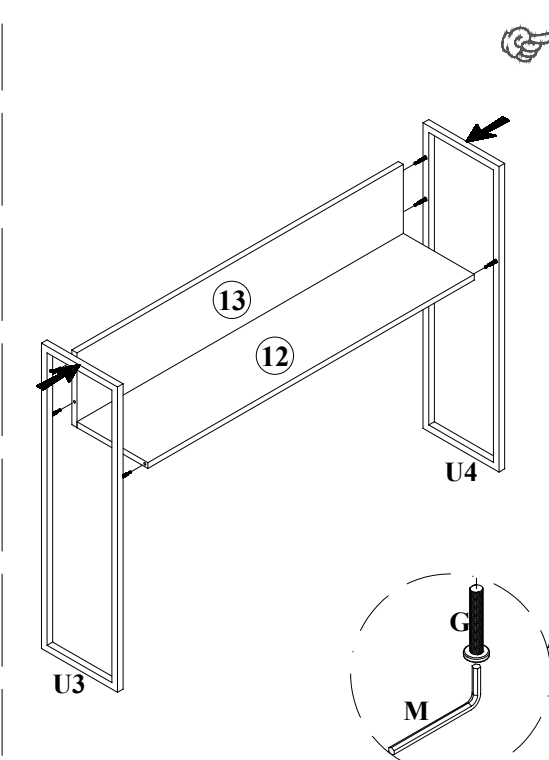

Montaj Talimatı (Assembly Instruction) -4

LEGEND - STUDY DESK & UPPER UNIT - (v01)