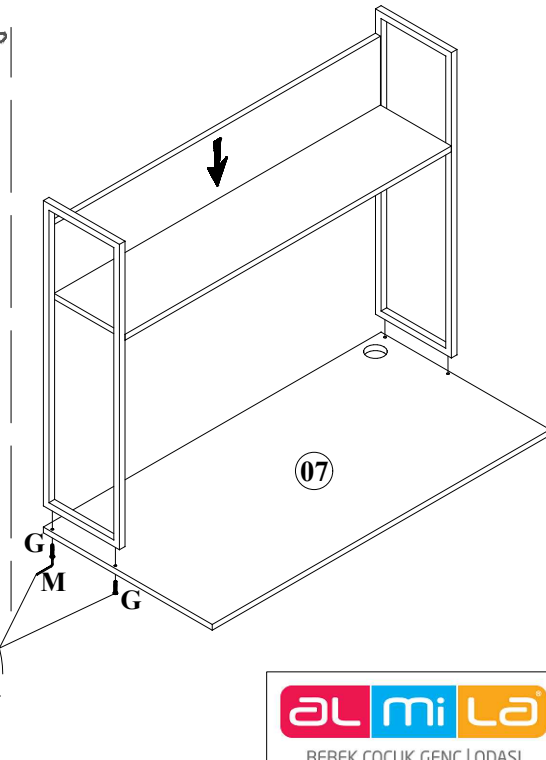

Montaj Talimatı (Assembly Instruction) -4

LEGEND - STUDY DESK & UPPER UNIT - (v01)