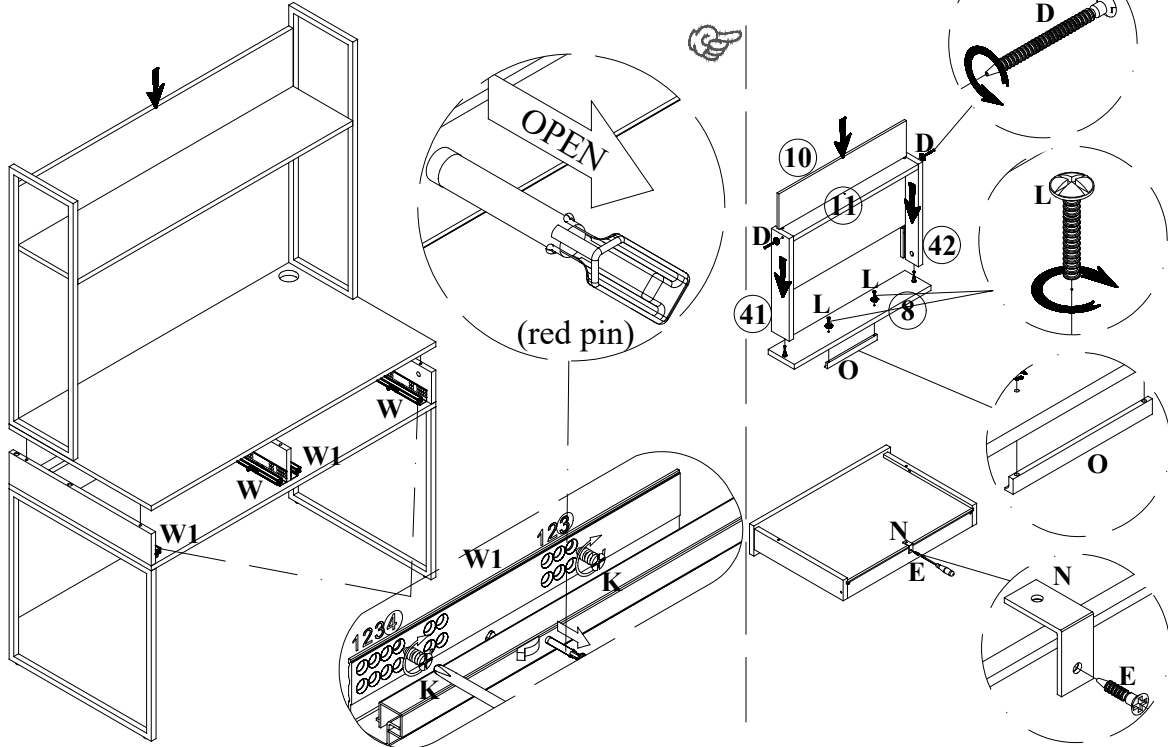

Montaj Talimatı (Assembly Instruction) -5

LEGEND - STUDY DESK & UPPER UNIT - (v01)

-See Drawer Assembly-