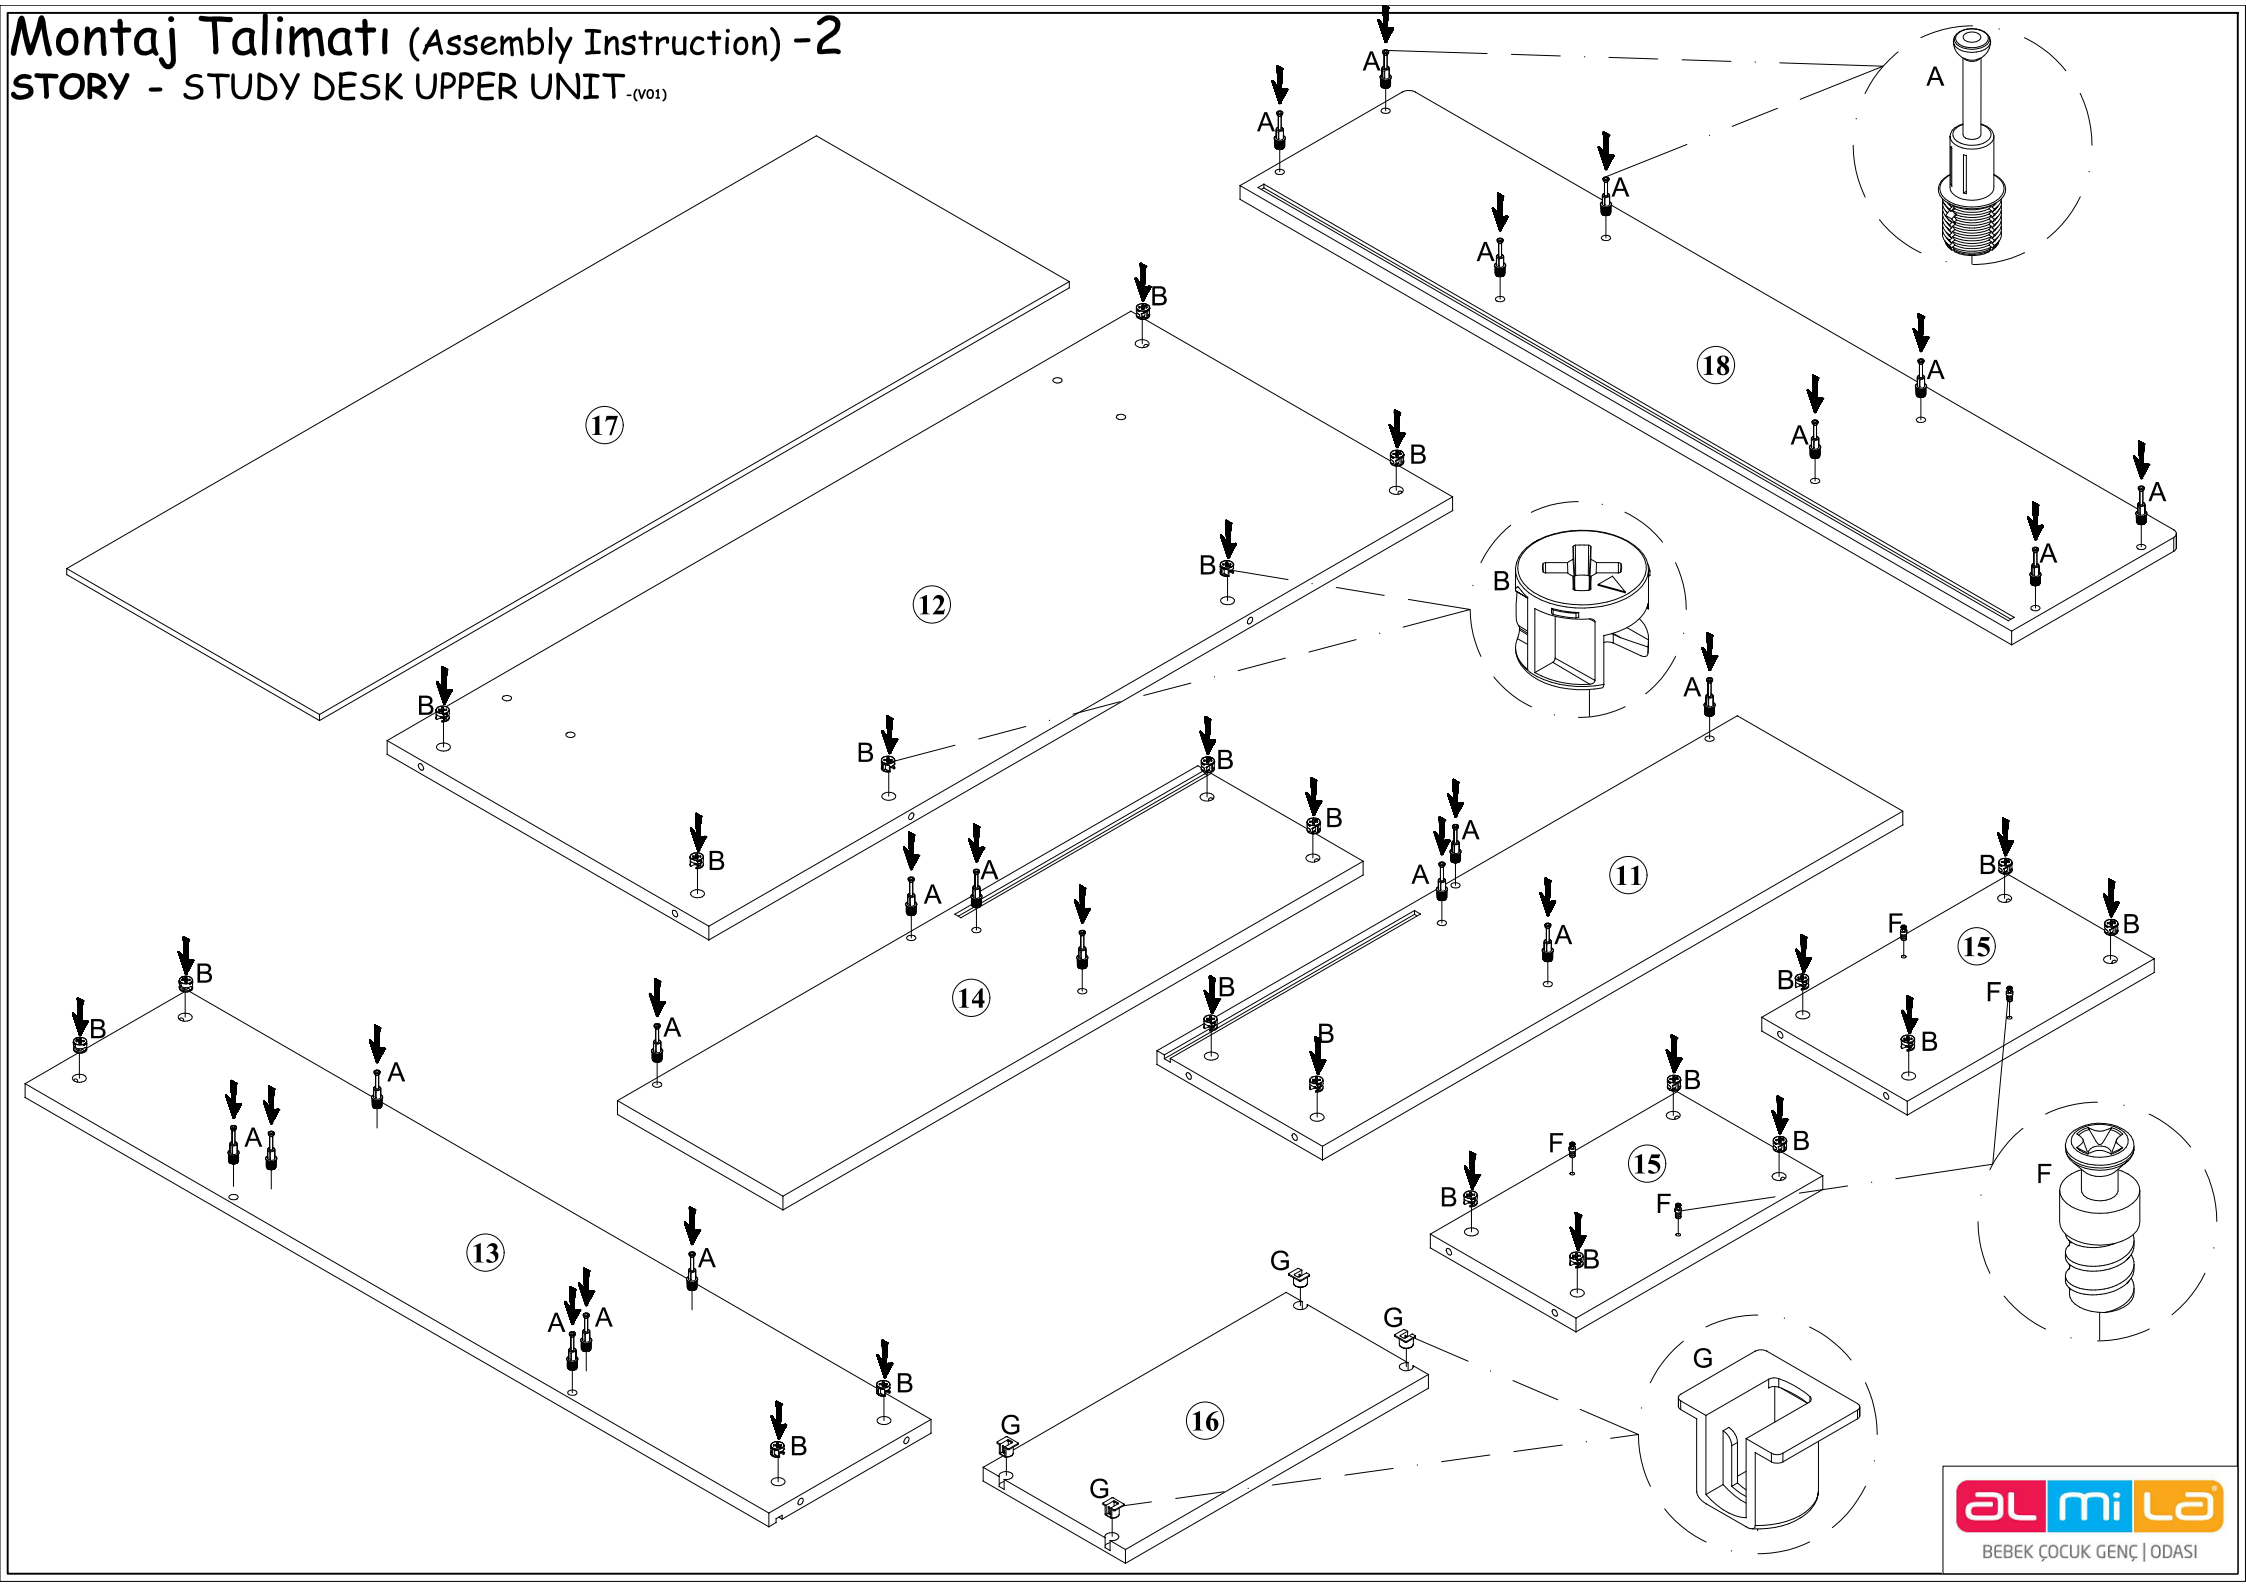

Montaj Talimatı (Assembly Instruction) -2

STORY - STUDY DESK UPPER UNIT - (v01)