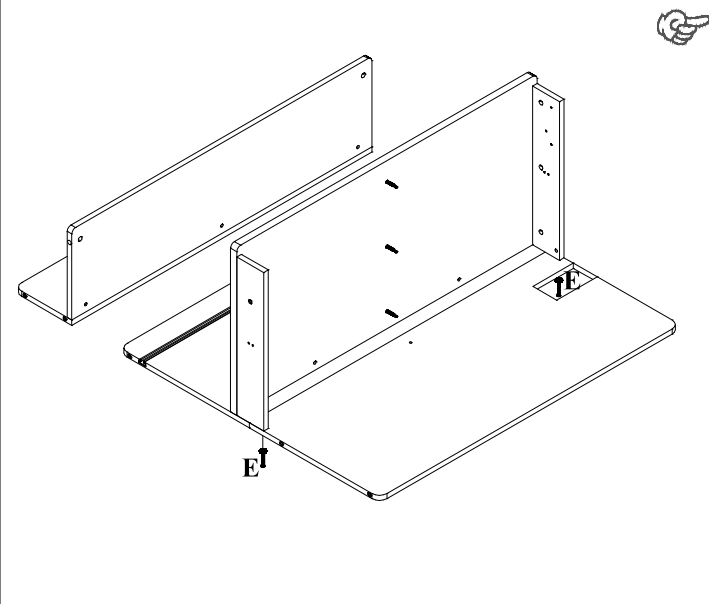

Montaj Talimatı (Assembly Instruction) -3

ARWEN - STUDY DESK & UPPER UNIT -(V01)