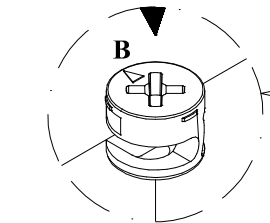

Montaj Talimatı (Assembly Instruction) -2

ARWEN - STUDY DESK & UPPER UNIT -(V01)