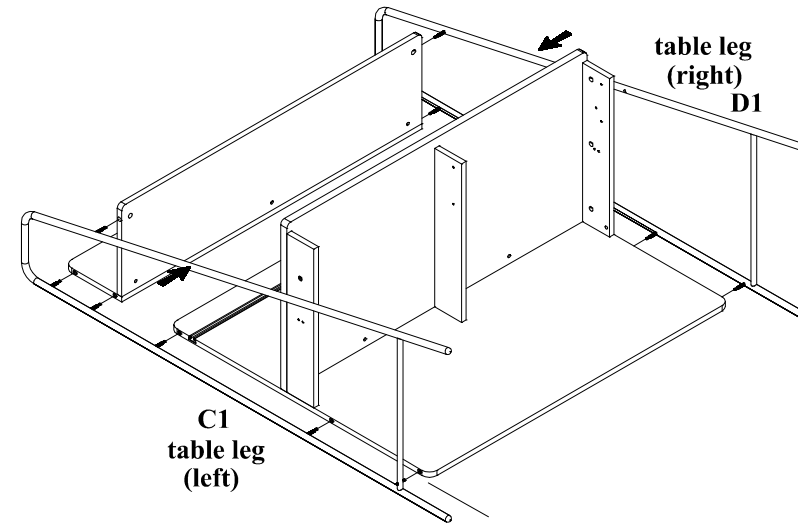

Montaj Talimatı (Assembly Instruction) -3

ARWEN - STUDY DESK & UPPER UNIT -(V01)