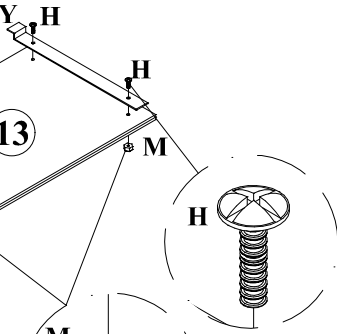

Montaj Talimatı (Assembly Instruction) -2

ARWEN - STUDY DESK & UPPER UNIT -(V01)