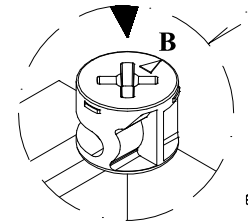

Montaj Talimatı (Assembly Instruction) -2

ARWEN - STUDY DESK & UPPER UNIT -(V01)