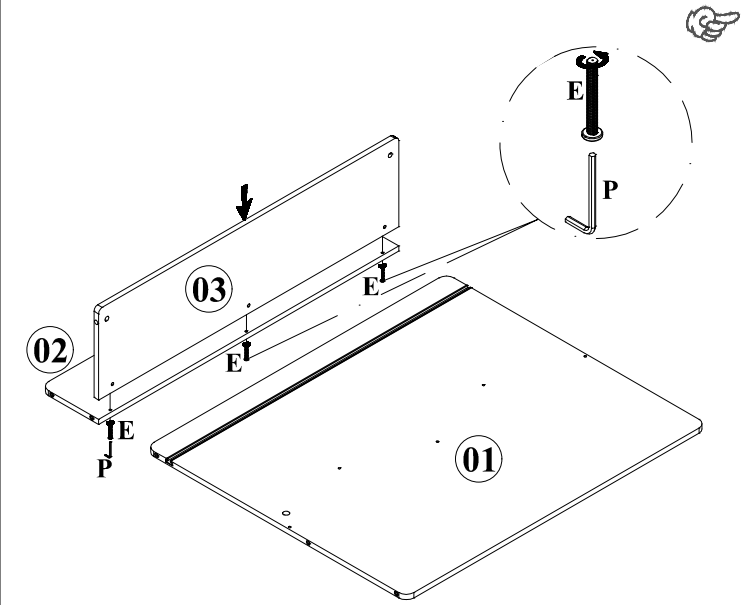

Montaj Talimatı (Assembly Instruction) -3

ARWEN - STUDY DESK & UPPER UNIT -(V01)