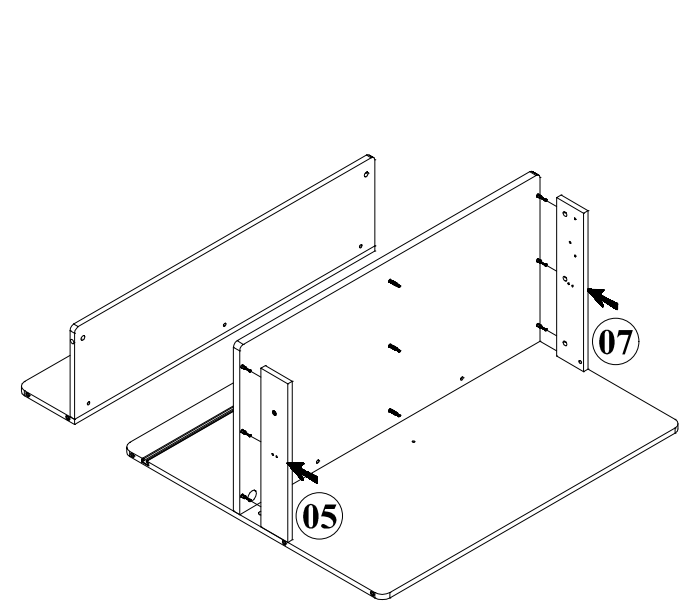

Montaj Talimatı (Assembly Instruction) -3

ARWEN - STUDY DESK & UPPER UNIT -(V01)