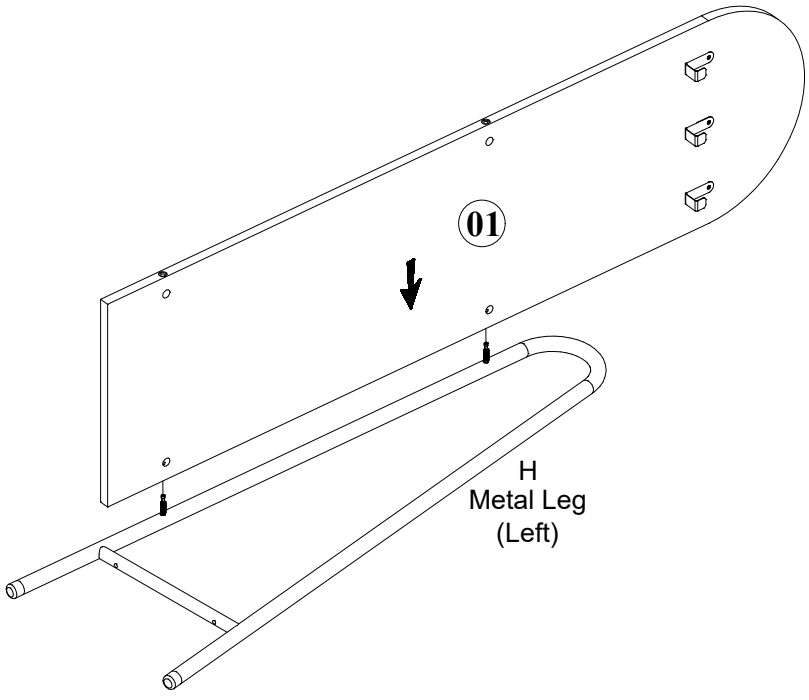

Montaj Talimatı (Assembly Instruction) -1

LAİLA - PIER GLASS (v01)

A	B	C			
					
4	3	4			
D	E	F	K		
					
1	3	4	4		
C	W	x	L	x	H
01	1450	x	400	x	18
02	450	x	284	x	18
					

Montaj Talimatı (Assembly Instruction) -2

LAİLA - PIER GLASS_(v01)

Montaj Talimatı (Assembly Instruction) -3

LAİLA - PIER GLASS_(v01)

01

H
Metal Leg
(Left)

Metal Leg
(Right)
J

02