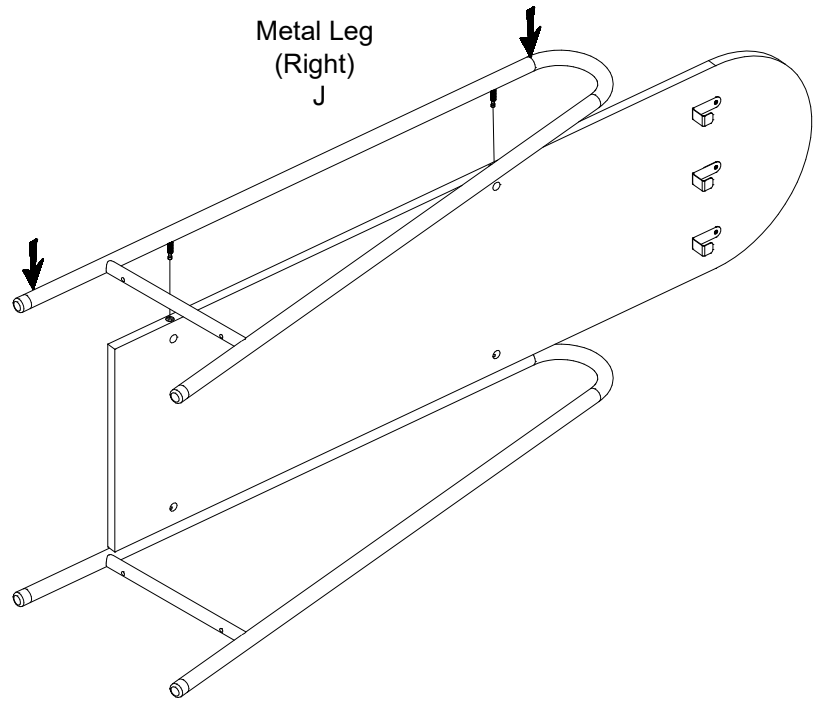

Montaj Talimatı (Assembly Instruction) -1

LAİLA - PIER GLASS (v01)

A	B	C			
					
4	3	4			
D	E	F	K		
					
1	3	4	4		
C	W	x	L	x	H
01	1450	x	400	x	18
02	450	x	284	x	18
					

Montaj Talimatı (Assembly Instruction) -2

LAİLA - PIER GLASS_(v01)

Montaj Talimatı (Assembly Instruction) -3

LAİLA - PIER GLASS_(v01)

01

H
Metal Leg
(Left)

Metal Leg
(Right)
J

02