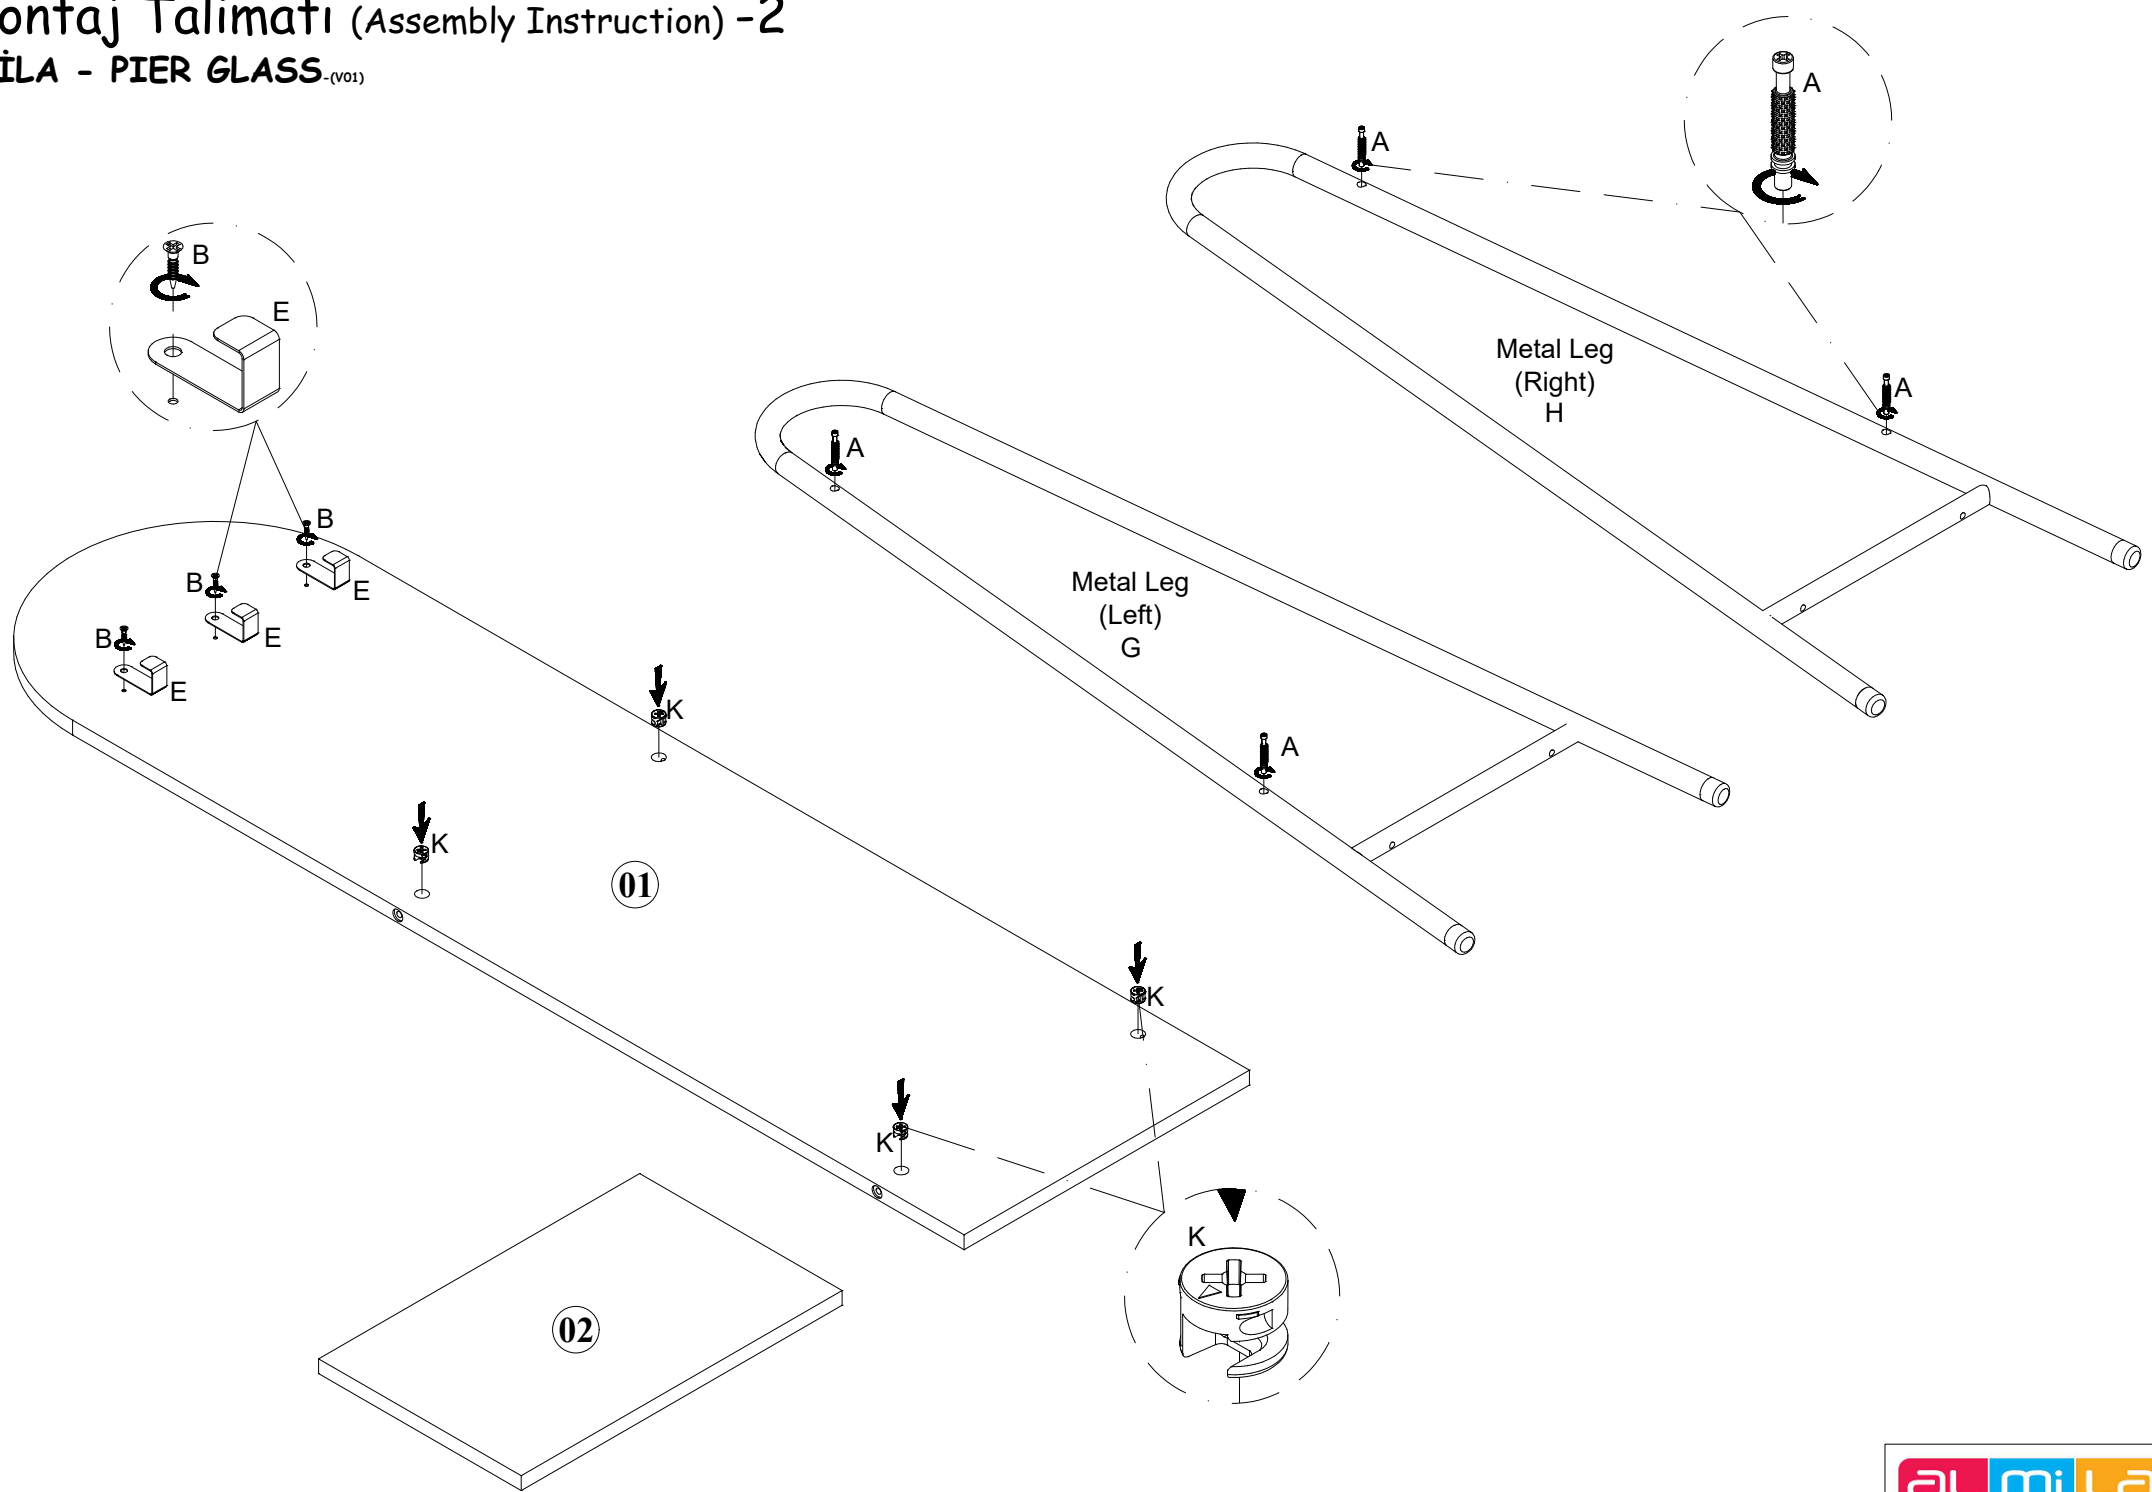

Montaj Talimatı (Assembly Instruction) -1

LAİLA - PIER GLASS (v01)

A	B	C			
					
4	3	4			
D	E	F	K		
					
1	3	4	4		
C	W	x	L	x	H
01	1450	x	400	x	18
02	450	x	284	x	18
					

Montaj Talimatı (Assembly Instruction) -2

LAİLA - PIER GLASS_(v01)

Montaj Talimatı (Assembly Instruction) -3

LAİLA - PIER GLASS_(v01)

01

H
Metal Leg
(Left)

Metal Leg
(Right)
J

02