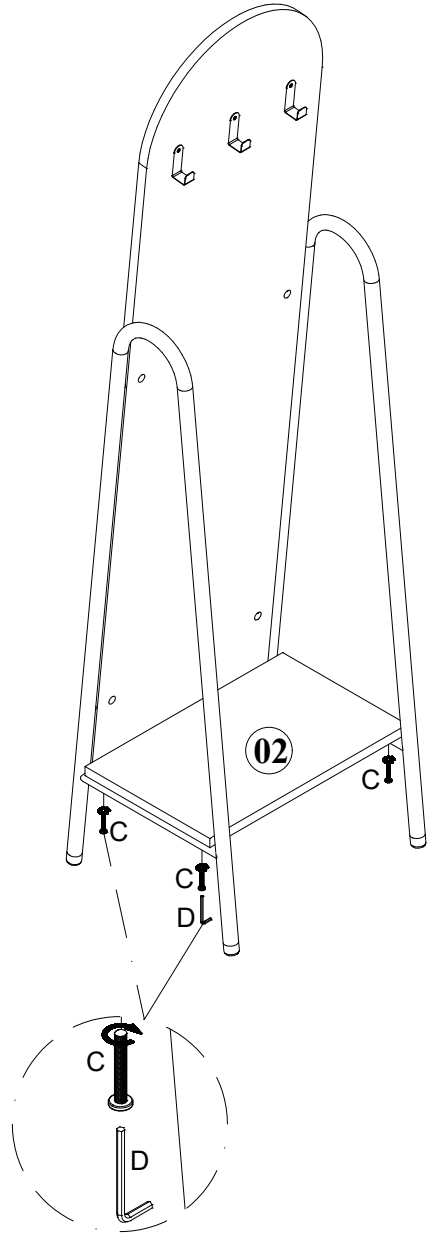

Montaj Talimatı (Assembly Instruction) -1

LAİLA - PIER GLASS (v01)

A	B	C			
					
4	3	4			
D	E	F	K		
					
1	3	4	4		
C	W	x	L	x	H
01	1450	x	400	x	18
02	450	x	284	x	18
					

Montaj Talimatı (Assembly Instruction) -2

LAİLA - PIER GLASS_(v01)

Montaj Talimatı (Assembly Instruction) -3

LAİLA - PIER GLASS_(v01)

01

H
Metal Leg
(Left)

Metal Leg
(Right)
J

02