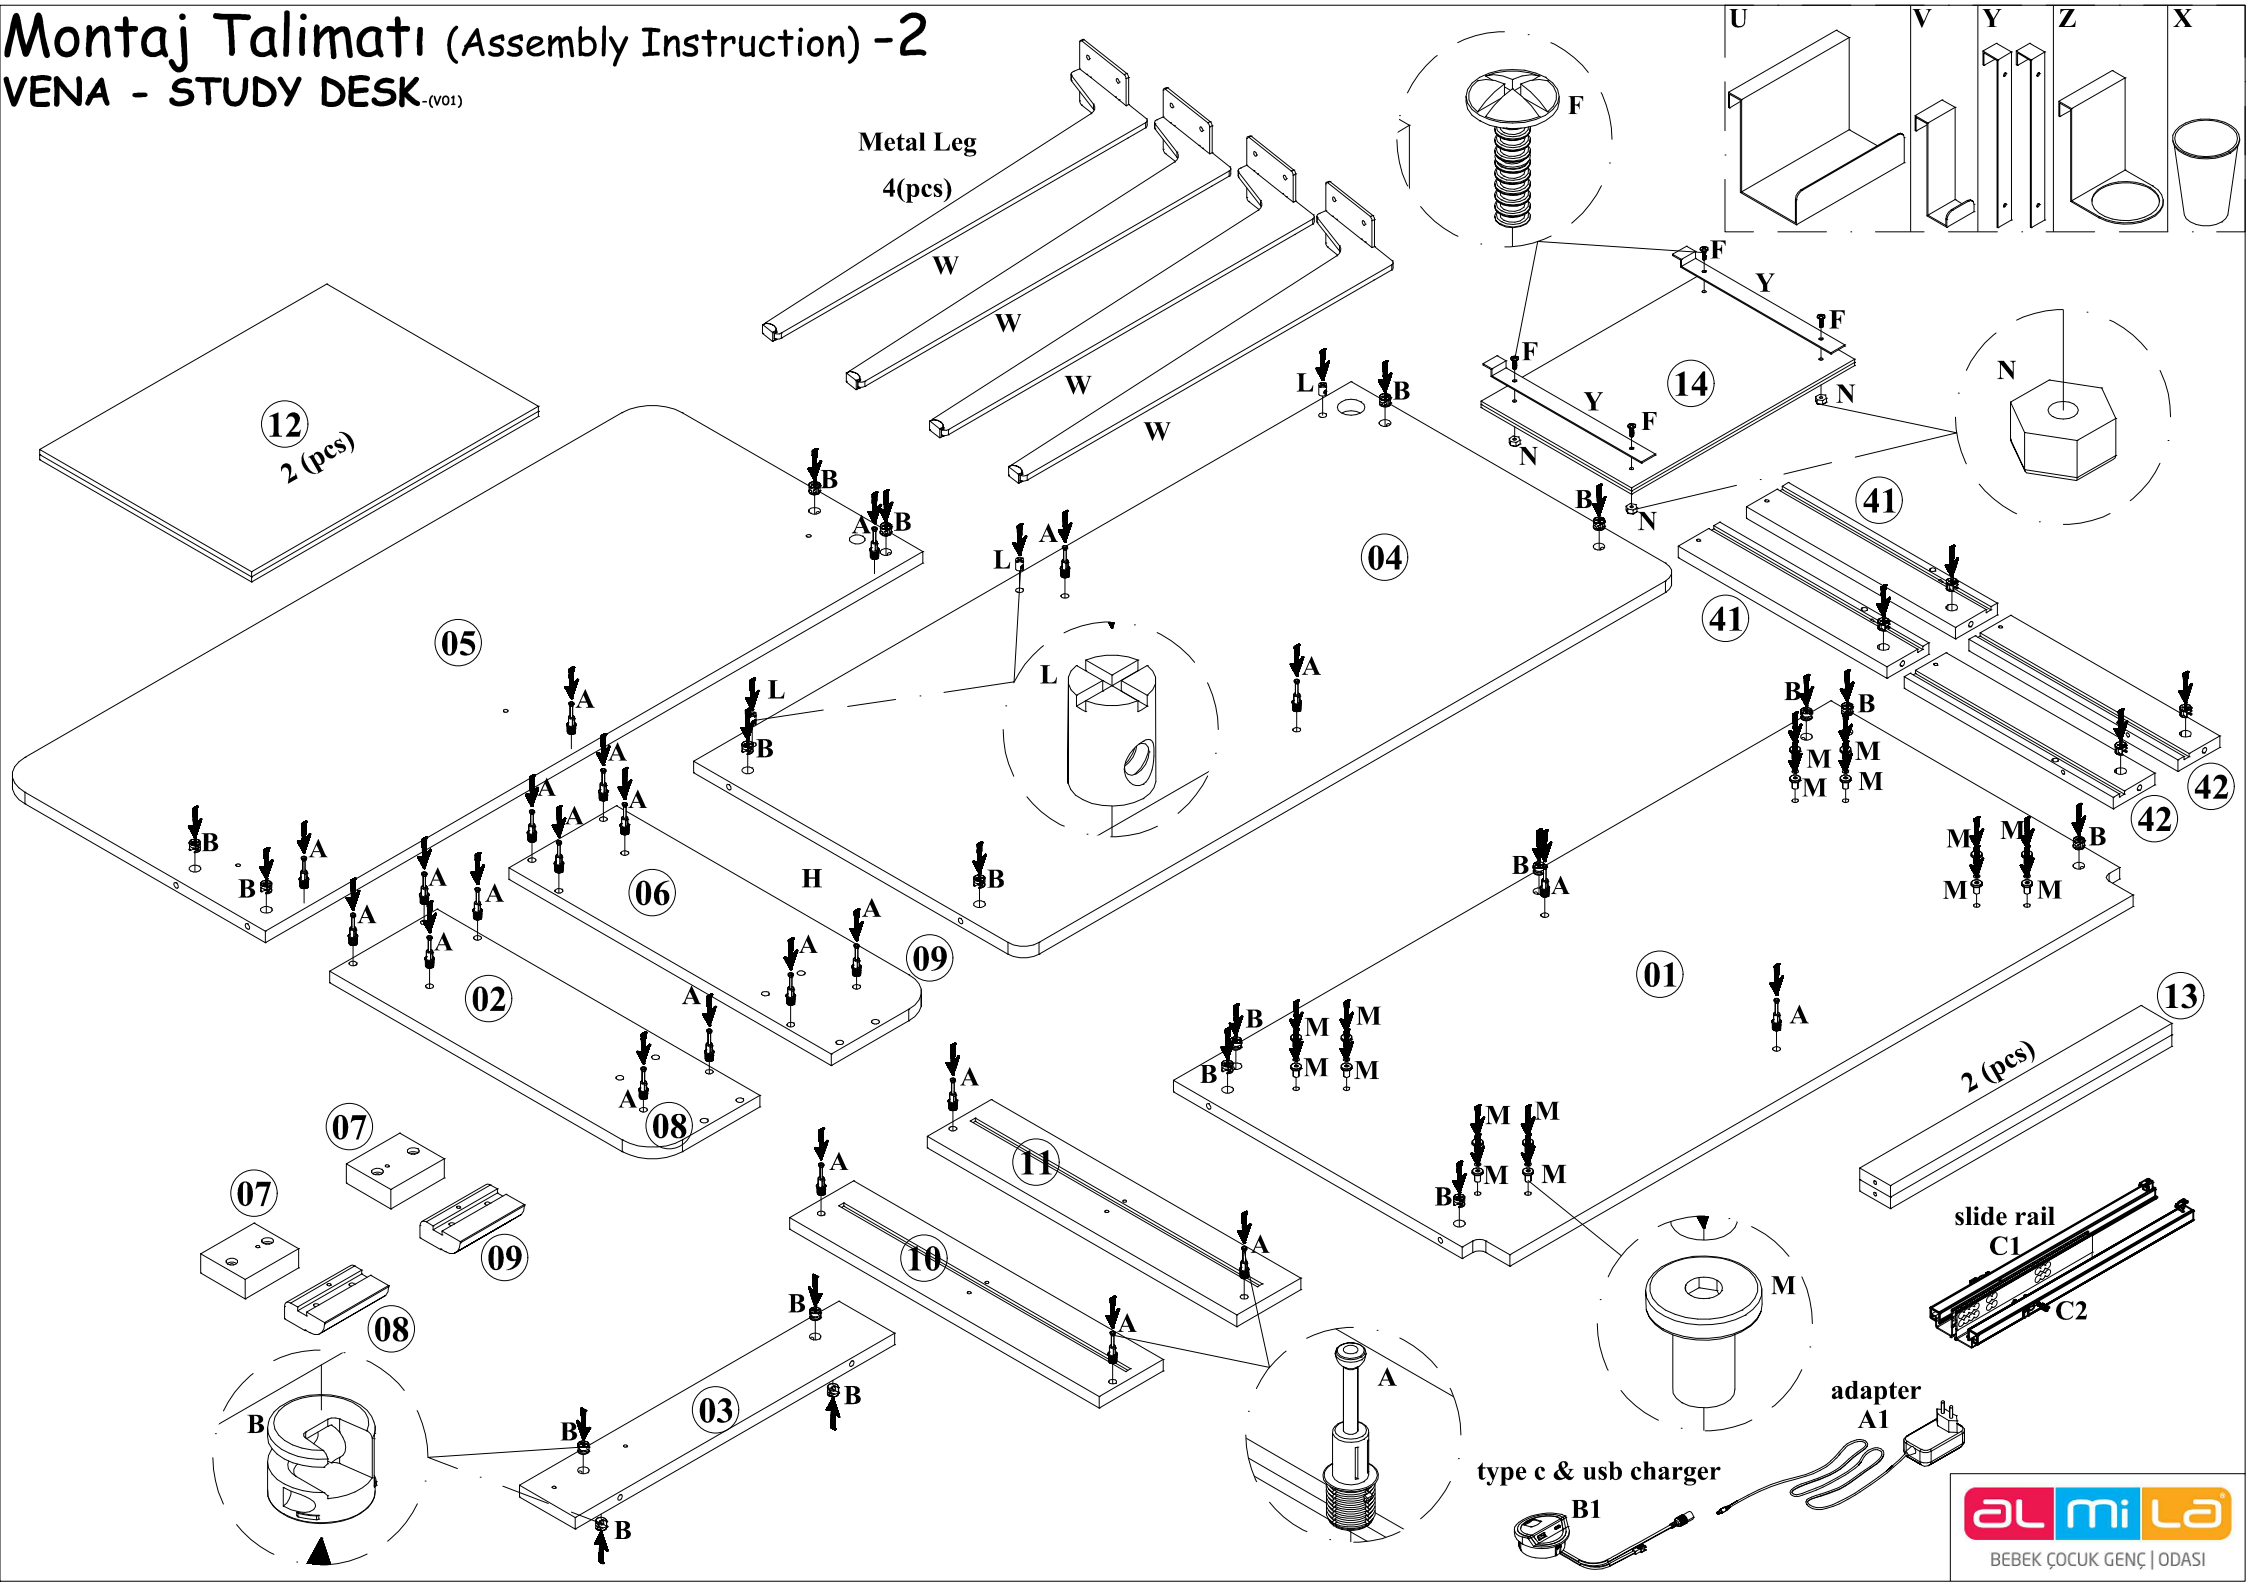

Montaj Talimatı (Assembly Instruction) -2

VENA - STUDY DESK -(v01)